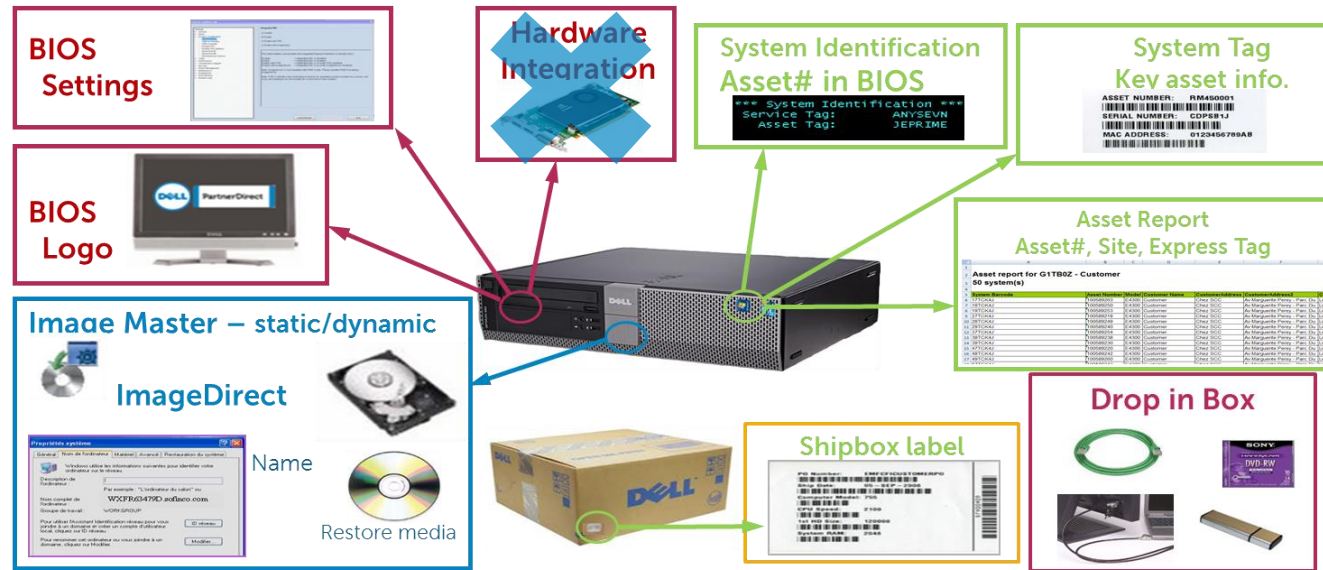

Achieve full functionality in the office with Dell's essential accessories recommended to get the most out of your Latitude 10 Tablet.

Interact

Dock

Create

View

Print

Docking: Wireless & Universal

USB Dock

**Dell USB 3.0
SuperSpeed Dual
Video Docking
Station**

Achieve full
desktop
functionality

Wigig

**D5000 Wireless
Docking Station**
Wireless
connectivity to
display, network,
audio and
peripherals

USB Stand

MKS14 Stand
brings together
notebook
charging,
universal USB
compatibility and
multi-monitor
work station

Dock

E-family dock
Common
docking with
one simple
connection for
38 models and
for 5 years AND
COUNTING!

A mobility device is as useful as its applications

Robust services portfolio

- Windows 8 Boot Camp
- Application development services
- Configuration and deployment
- ProSupport

Deployment services, almost all possible