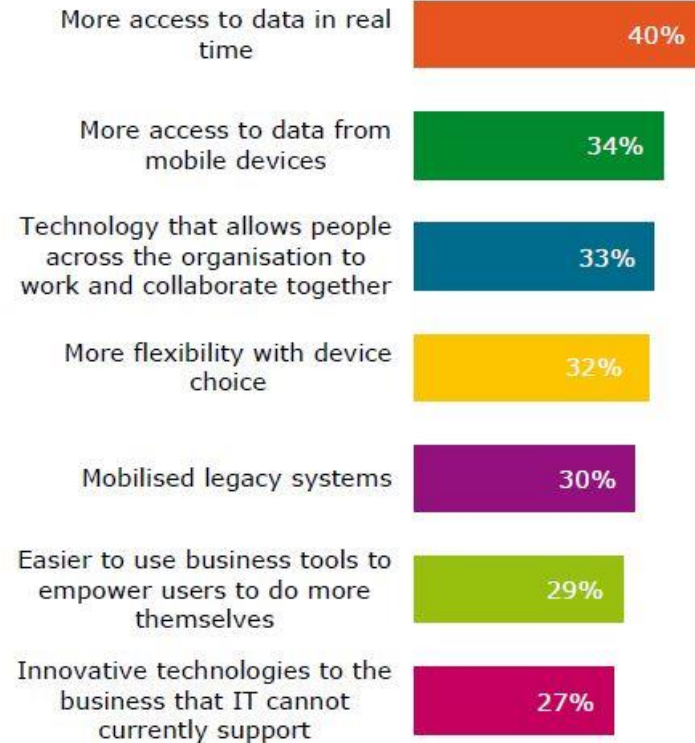

Mobility solutions for your evolving workforce

Luc Van Houdenhove
EUC Marketing Manager

Evolution of Workforce

EVOLUTION

End users will **work around IT** to get what they need

92%

of IT heads say that business managers want things that IT cannot deliver – **many involve BYOD**

Source: VansonBourne 2013

IT is not delivering what the business needs

Dell Mobility Solutions

Source: VansonBourne 2013

A high-angle photograph of four business professionals sitting around a glass-topped table in a lounge. The table has a tablet, a smartphone, and some food containers on it. The people are engaged in a discussion. A blue text box is overlaid on the left side of the image.