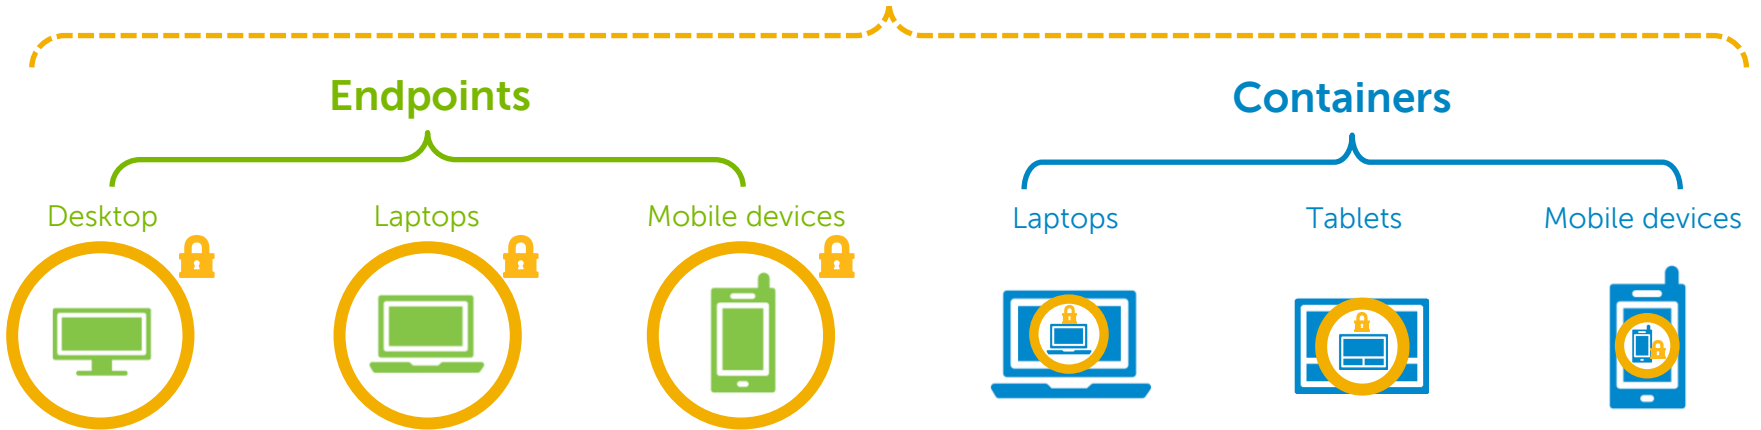

Automated Application Readiness

Standard phases that should be followed as part of an application migration

Introducing **Dell Enterprise Mobility Management (EMM)**

Manage and secure *all* your devices—corporate-issued or BYOD

Your devices, your users, your mobile strategy

Built for Business

- Business Rugged durability
- Range of configurations
- Optional enhanced Security Features
- Simplified integration and management

- Complete, secure endpoint management
- Secure enterprise workspace on all devices
- Secure access to enterprise data
- Integrated console management
- User self-service
- Identity management
- Business apps and services you need
- Flexibility for future-proofing

Comprehensive mobile enablement

Endpoint management

Dell Mobile Management

Container management

Dell Mobile Workspace

Dell KACE K1000 as a Service

Dell Desktop Workspace

EMM security

With **industry-leading security** from Dell,
your enterprise data and apps are secure on the endpoint or in the container

- 🔒 Secure remote access
- 🔒 Encryption
- 🔒 Data loss protection
- 🔒 Remote wipe
- 🔒 Identity access management
- 🔒 Policy management
- 🔒 Compliance reporting