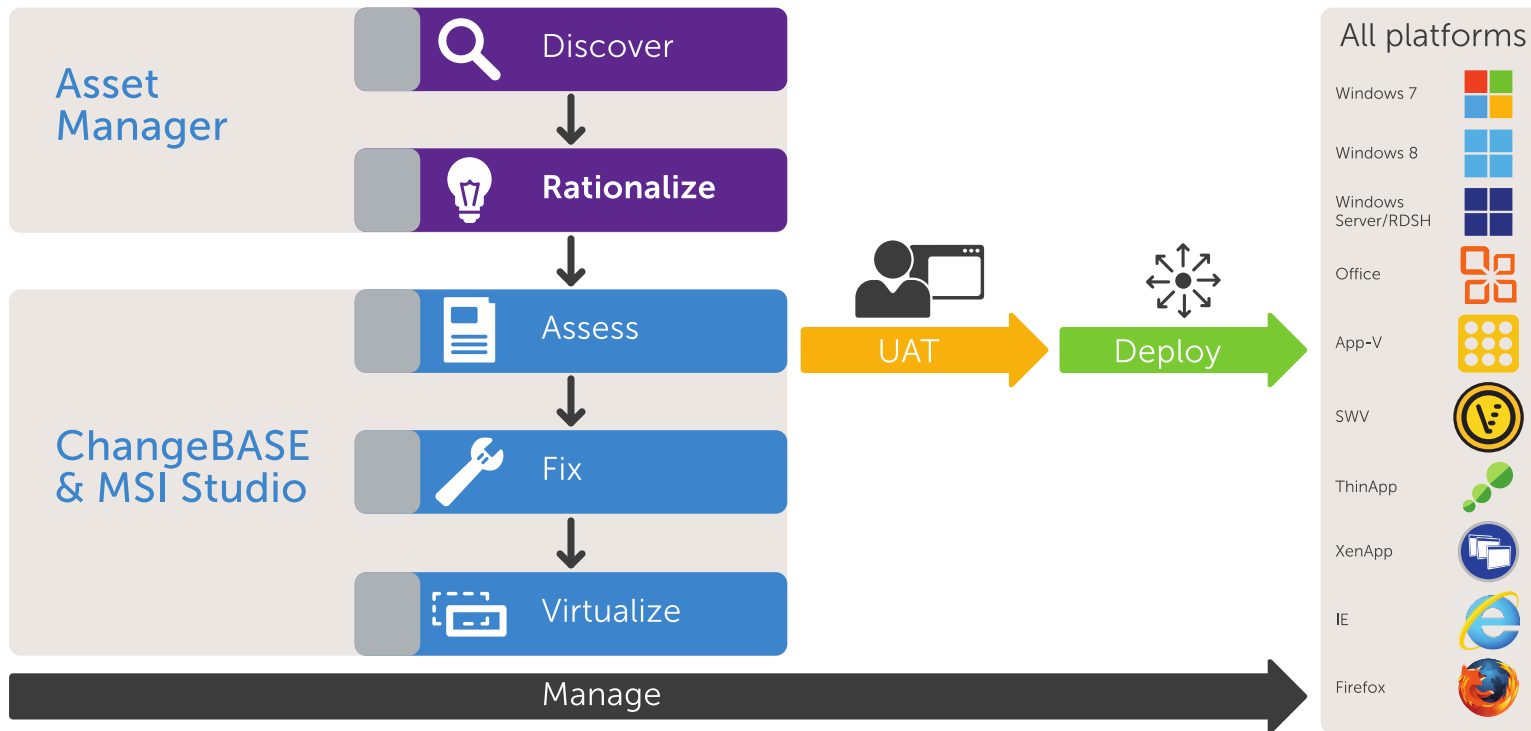

Virtualization Adoption

- Determining which technology (App-V, XenApp, ThinApp, SWV)
- Packaging Apps for Virtual deployments

Office 2010/2013

- Application dependency

Browser Migration

- IE8 embedded in Windows 7
- 1 in 3 apps are web based

- Microsoft productivity applications
- Access to legacy Windows 7 apps
- Simplified application Deployment
- Ecosystem of key ISVs and Integrators

ChangeBASE allows you to: -

- Assess and remediate applications for compatibility with:
 - Windows 7
 - Windows 8 and Windows 8.1
 - 32-bit and 64-bit architecture
 - Windows Server 2008 R2 and 2012
 - Office 2010 and 2013
 - App-V, ThinApp, XenApp Profiler and SWV
 - Terminal Server environment "RDSH"
 - IE 8,9,10 and Firefox
- Re-package applications to MSI or Virtual format
- Assess monthly security updates and patches
- Write your own checks and fixes for company specific standards

Automated Application Readiness

Standard phases that should be followed as part of an application migration

Introducing **Dell Enterprise Mobility Management (EMM)**

Manage and secure *all* your devices—corporate-issued or BYOD

Your devices, your users, your mobile strategy

Built for Business

- Business Rugged durability
- Range of configurations
- Optional enhanced Security Features
- Simplified integration and management

- Complete, secure endpoint management
- Secure enterprise workspace on all devices
- Secure access to enterprise data
- Integrated console management
- User self-service
- Identity management
- Business apps and services you need
- Flexibility for future-proofing