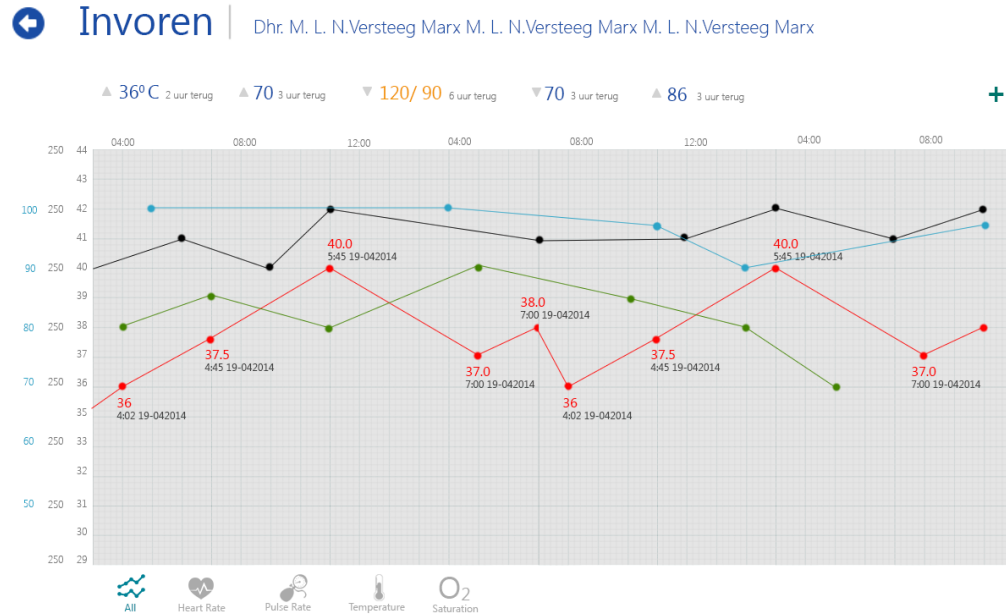

A tablet is as useful as its applications

User Specific application

Robust services portfolio

- Windows 8 Boot Camp
- Application development services
- Configuration and deployment
- ProSupport

Meander Hospital EPD app