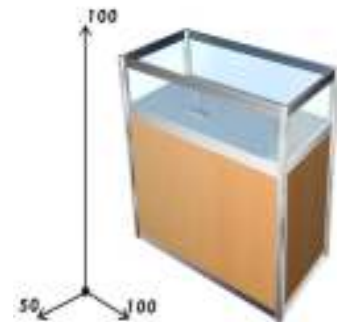

Beech sloping shelf
Estante inclinado haya
100x30 cm
Ref. FT1

Horizontal shelf
Estante horizontal haya
100x30 cm
Ref. FT2

Beech counter
Mostrador haya
(haya o blanco)
100x52x110cm
Ref. FT6

Inside view beech counter
Vista interior del mostrador haya