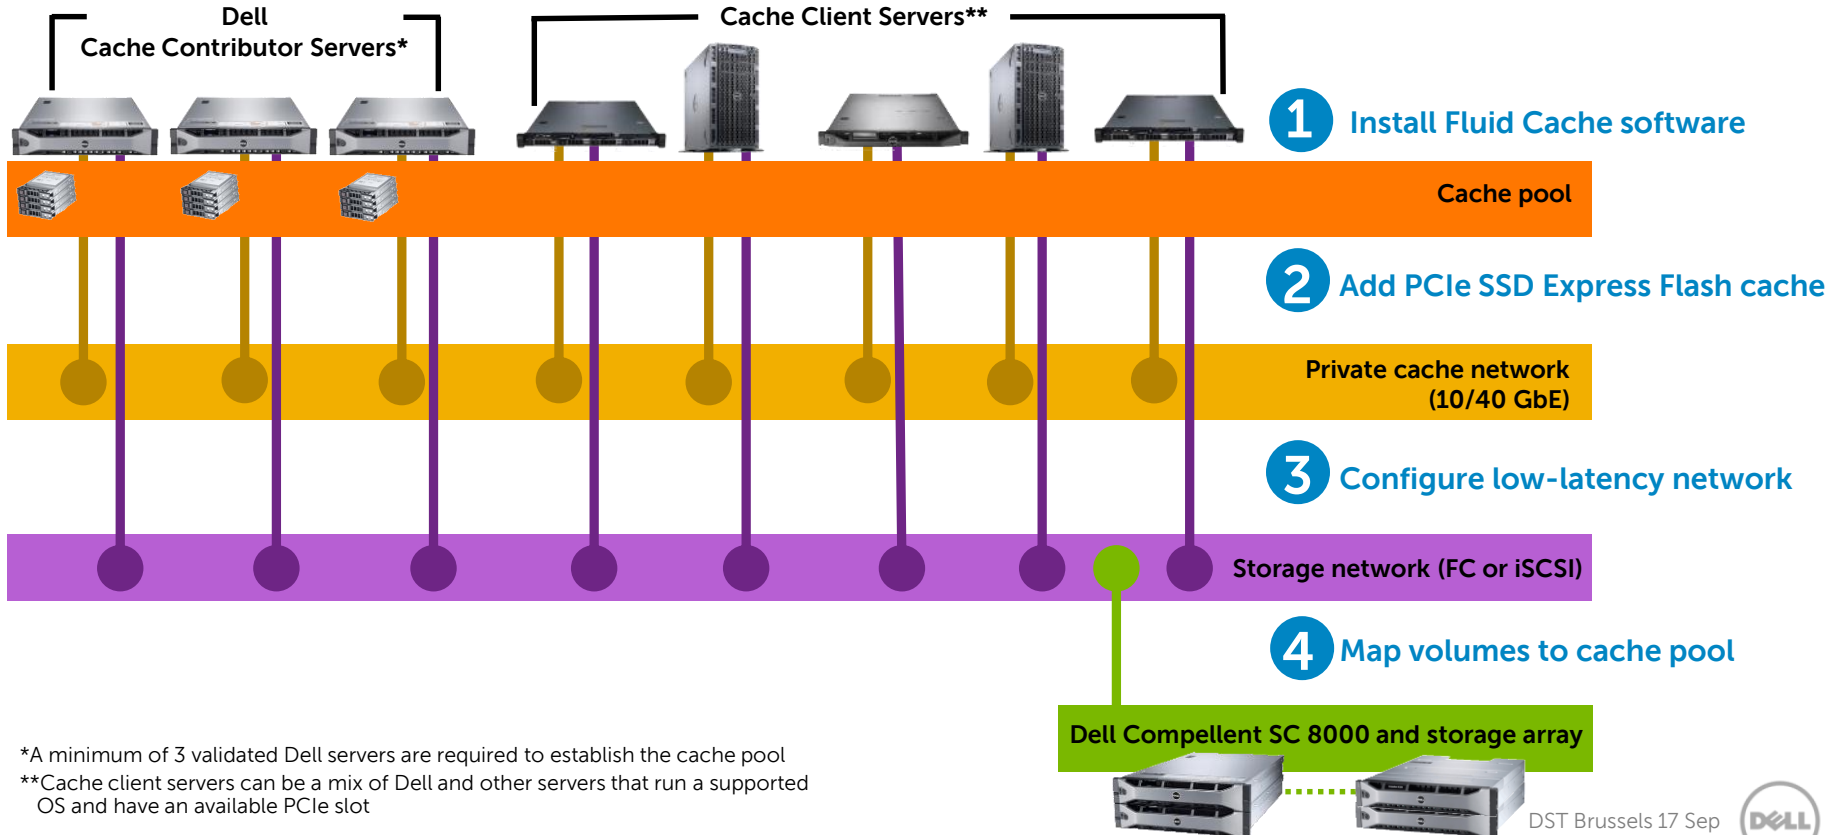

Enhanced Drive Capabilities

PERC9

Express Flash 2.0

Expanded SSD Offerings

Server Storage Tiering

Fluid Cache for SAN

Bring data closer to compute

Dell Fluid Cache software + Dell Compellent = Accelerated application response

Software Defined Storage

Businesses seek new ways to enhance datacenter efficiency

Evolutionary

Revolutionary

Server-side storage

External SANs

Virtualized Storage

Physical Appliances

Dell XC Series Web-Scale Converged Appliances

Converged
storage and
compute

Highly distributed,
shared nothing
software

High
performance
x86 hardware

Massive and linear
scale-out
architecture

Offer details