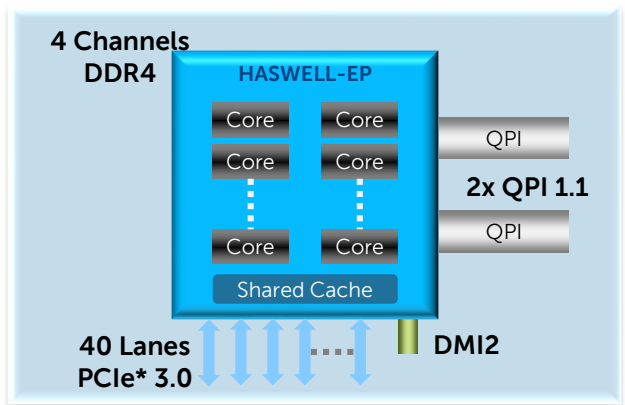

Server

Mgmt

Storage

Enhanced Drive Capabilities

PERC9

Express Flash 2.0

Expanded SSD Offerings

Server Storage Tiers

Fluid Cache for SAN

Next Gen Processors

DDR4 Memory

Select Network Adapters

Fresh Air 2.0

Server

Intel® Xeon® processor
E5-2600 v3 Product Family

Next Gen Processors

DDR4 Memory

Select Network Adapters

Fresh Air 2.0

Server

- **Increased bandwidth**
 - 15% higher bandwidth (2133 vs. 1866 MTS)
- **Lower Power**
 - 30% lower active power
 - 50% lower standby power
- **Same capacities**