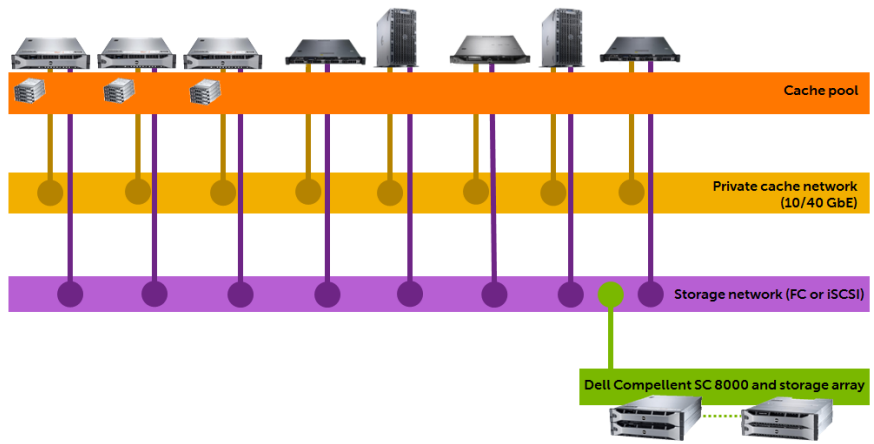

Storage

Enhanced Drive Capabilities

PERC9

Express Flash 2.0

Expanded SSD Offerings

Server Storage Tiering

Fluid Cache for SAN

Storage

Enhanced Drive Capabilities

PERC9

Express Flash 2.0

Expanded SSD Offerings

Server Storage Tiering

Fluid Cache for SAN

Bring data closer to compute

Dell Fluid Cache software + Dell Compellent = Accelerated application response