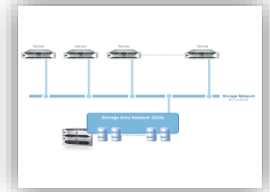

Storage

Enhanced Drive Capabilities

PERC9

Express Flash 2.0

Expanded SSD Offerings

Server Storage Tiering

Fluid Cache for SAN

PowerEdge R730xd