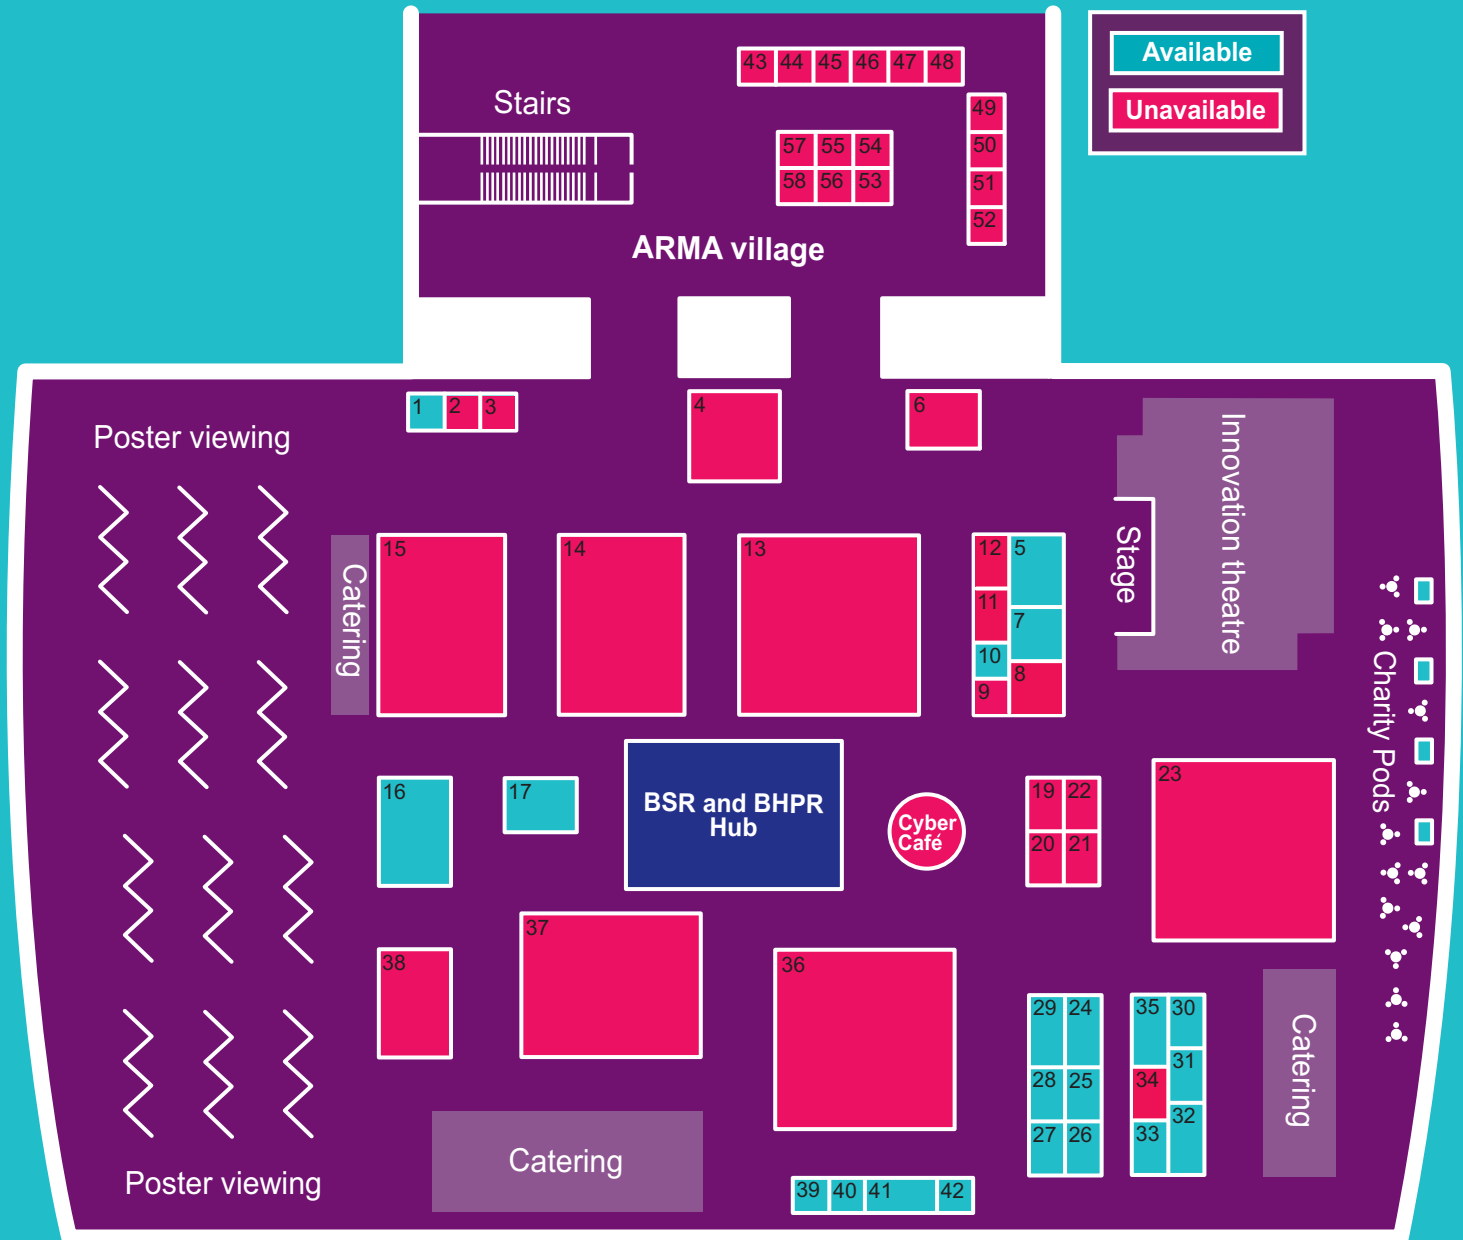

Exhibition types and rates

All shell scheme stands are inclusive of two spotlights, a power socket and Velcro compatible shell panels

Space only stands | £499 plus VAT per m²

Shell scheme stands | £515 plus VAT per m²

2x2 metre stands | £1,500 plus VAT

2x3 metre stands | £2,500 plus VAT

Charity pods | £500 plus VAT

Exhibitors already signed up include

Stand No:	Company name
2	BK Medical
3	Scope Ophthalmics
4	Janssen
6	Celgene Ltd
8	Internis Pharmaceuticals Ltd
9	Teva UK Limited
11	Hospira UK Ltd
12	4S DAWN Clinical Software
13	Bristol-myers Squibb
14	UCB
15	Pfizer
19	Roche and Chugai
20	AposTherapy
21	Roche and Chugai
22	Roche and Chugai
23	AbbVie
34	Sobi Ltd
36	Roche and Chugai
37	MSD
38	medac GmbH

BT Convention Centre Hall 2

Available

Unavailable