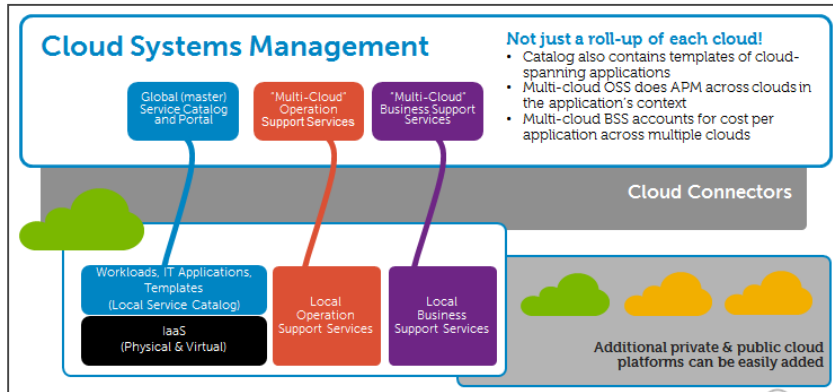

Control, manage and Monitor

Many clouds, complex applications

Multi-Cloud

organizations have workloads running in many locations

+

Composite Apps

Applications are becoming complex combinations of interconnected software components

=

Applications running across Multiple Clouds

Control, manage and monitor your single and multiple clouds

Dell Multi-Cloud Manager

Manage multi-cloud, & composite application architectures to deliver agility, governance and choice.

Dell Performance Monitoring

Monitor performance and availability across infrastructure, applications and databases

Dell Active System Manager

Automate infrastructure and workload deployments

Dell Multi-Cloud Manager