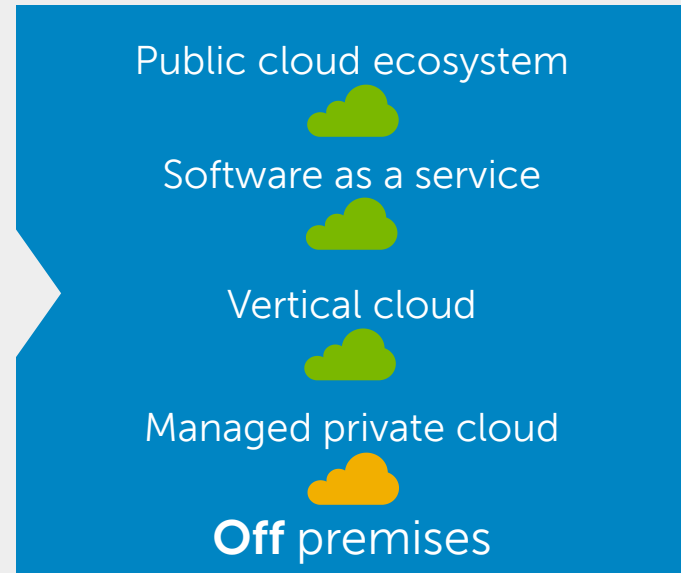

Conquer cloud chaos

Make cloud choice work to your benefit with objective guidance tailored to you

Establish IT control

Gain visibility across legacy systems, clouds, and all of your applications

Innovation, not maintenance

Free up IT so your resources are spent driving business value

Dell Cloud Strategy

Build cloud environments

Manage single and multi-cloud environments

Deliver cloud services

Cloud broker | Cloud management provider

- Governance, access, and security controls
- Performance monitoring
- Application services
- Provisioning & management

Dell cloud consulting and application services

Dell Cloud strategy & portfolio

Build cloud environments

Manage single and multi-cloud environments

Deliver cloud services

Cloud broker | Cloud management provider

Private cloud choice and guidance

Open-source

 **Microsoft**
Azure

 **vmware**
vCloud

Cloud infrastructure