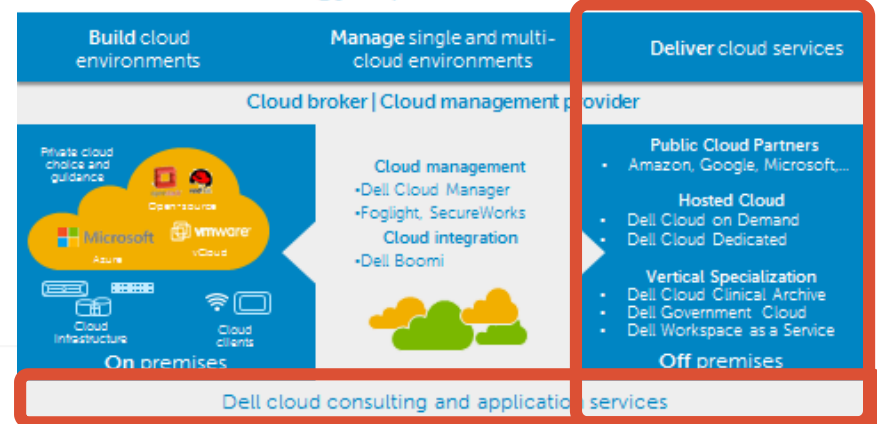

Fast track to success using cloud-based IT

Challenge

Rapidly growing firm Pie Mapping needed a more scalable and flexible IT infrastructure to support its growing ambition

Solution

The company switched from an on-premise infrastructure to Dell Cloud Services with the support of the Dell Centre for Entrepreneurs.

Benefits

- Pie Mapping gains freedom to develop services in the cloud
- Complex route calculations completed quicker on cloud platform
- The company can scale its IT in an instant

"We completed a long complex recursive route calculation substantially quicker with the Dell cloud."

Omer Qureshi,
Technical Manager, Pie Mapping

Dell Cloud strategy & portfolio

Dell is a user, supplier and partner in cloud

128

data centers via 12 Dell
Cloud partnerships

1.1
million

cloud servers shipped

1st