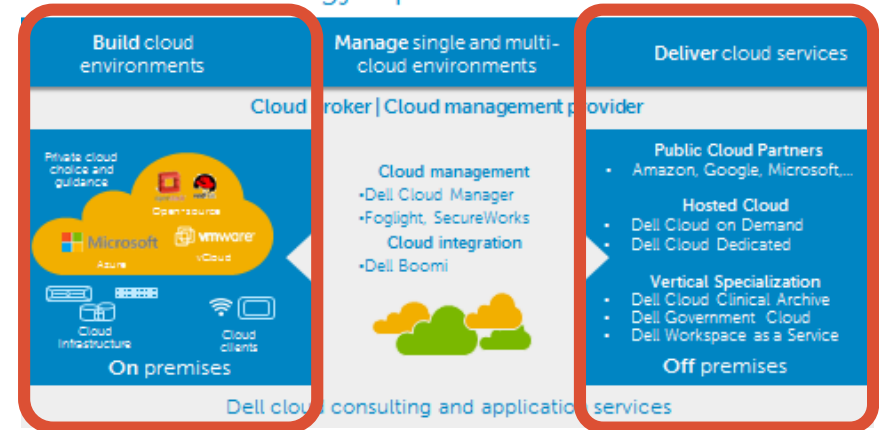

Vertical Specialization

- Dell Cloud Clinical Archive
- Dell Government Cloud
- Dell Workspace as a Service

Off premises

Dell cloud consulting and application services

Enabling IT transformation

Challenge

Integrate acquired online shopping portal, and migrate core infrastructure to new datacenter while adopting Cloud based IT model

Solution: Dell Hybrid Cloud solution (MS Hyper-V, PowerEdge & EQL infrastructure, Azure 3rd tier)

Results

- Lowered IT costs: 250 servers reduced to 150
- Customers gain value-added services through easier IT innovation
- LeGuide maintains leadership & drives growth thru business agility.

LeGuide.com

"It's easier for us to be innovative with our Dell solution – and meet the challenges of staying ahead in a rapidly evolving online world."

Mohammed Bellamine, Chief Operating Officer

Dell Cloud strategy & portfolio

Fast track to success using cloud-based IT

Challenge

Rapidly growing firm Pie Mapping needed a more scalable and flexible IT infrastructure to support its growing ambition

Solution

The company switched from an on-premise infrastructure to Dell Cloud Services with the support of the Dell Centre for Entrepreneurs.