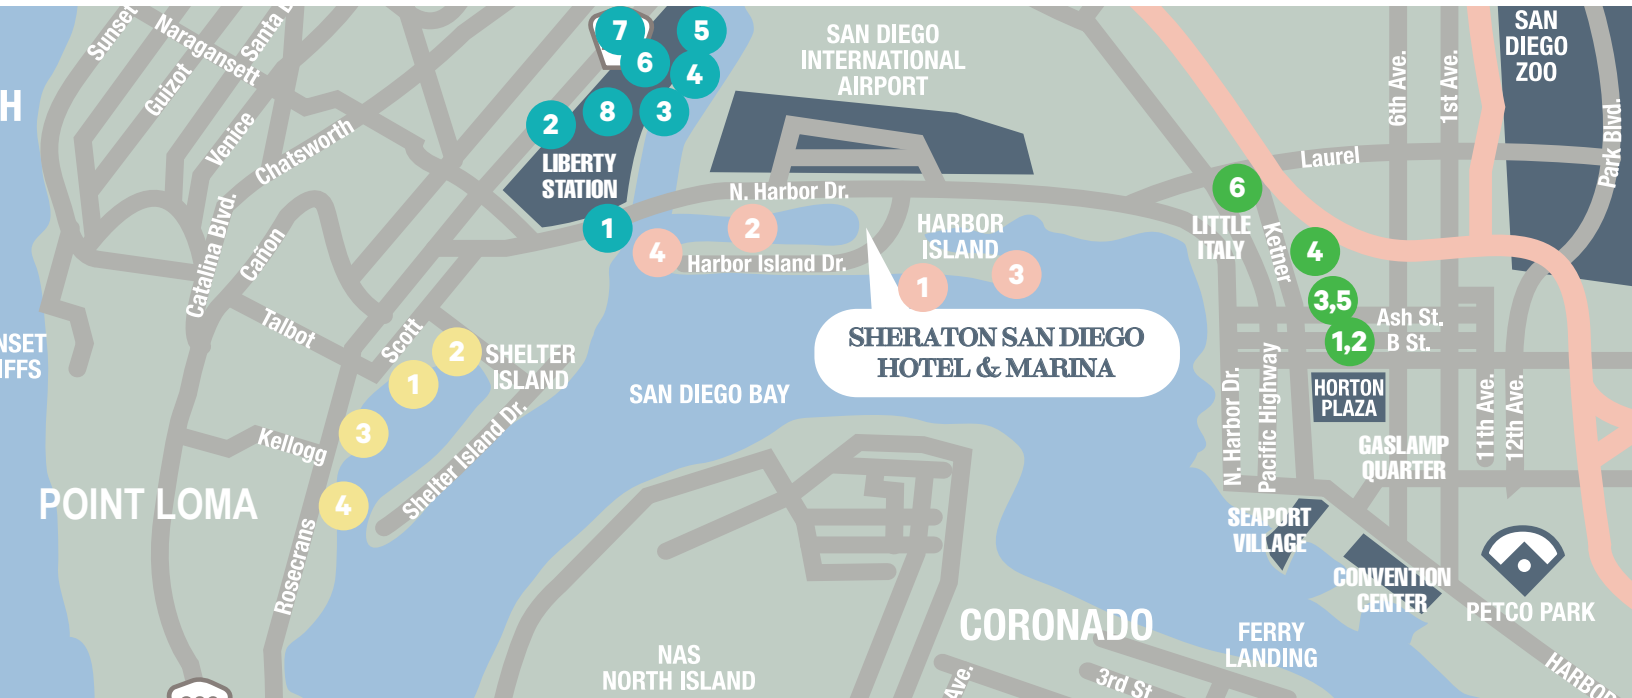

LOCAL RESTAURANTS

SHERATON SAN DIEGO HOTEL & MARINA

MARINA TOWER
HARBOR'S EDGE
QUINN'S ALE HOUSE
HARBOR AND VINE
MARINA MARKET & CAFE

BAY TOWER
BAY TOWER LOUNGE
LINK@SHERATON CAFE

OPEN SEASONALLY
SHORELINE

POINT LOMA

PIZZA NOVA **1** JIMMY'S AMERICAN TAVERN **2**
5050 N. Harbor Drive 4990 N. Harbor Drive
619 226 0268 619 226 2103

POINT LOMA SEAFOODS **3** MIGUEL'S COCINA MEXICANA **4**
2805 Emerson Street 2912 Shelter Island Drive
619 223 1109 619 224 2401

LIBERTY STATION

LOS PRIMOS MEXICAN **1** FIG TREE EATERY **2**
2556 Laning Road 2400 Historic Decatur Road
619 224 8226 619 821 2044

SLATER'S 50/50 **3** SOLARE RISTORANTE **4**
2750 Dewey Road #193 2820 Roosevelt Road
619 398 2600 619 270 9670

STONE BREWERY **5** LUNA GRILL **6**
2816 Historic Decatur Road 2440 Historic Decatur Road
619 269 2100 619 224 5862

TENDER GREENS **7** LIBERTY PUBLIC MARKET **8**
2400 Historic Decatur Road 2820 Historic Decatur Road
619 226 6254 619 487 9346