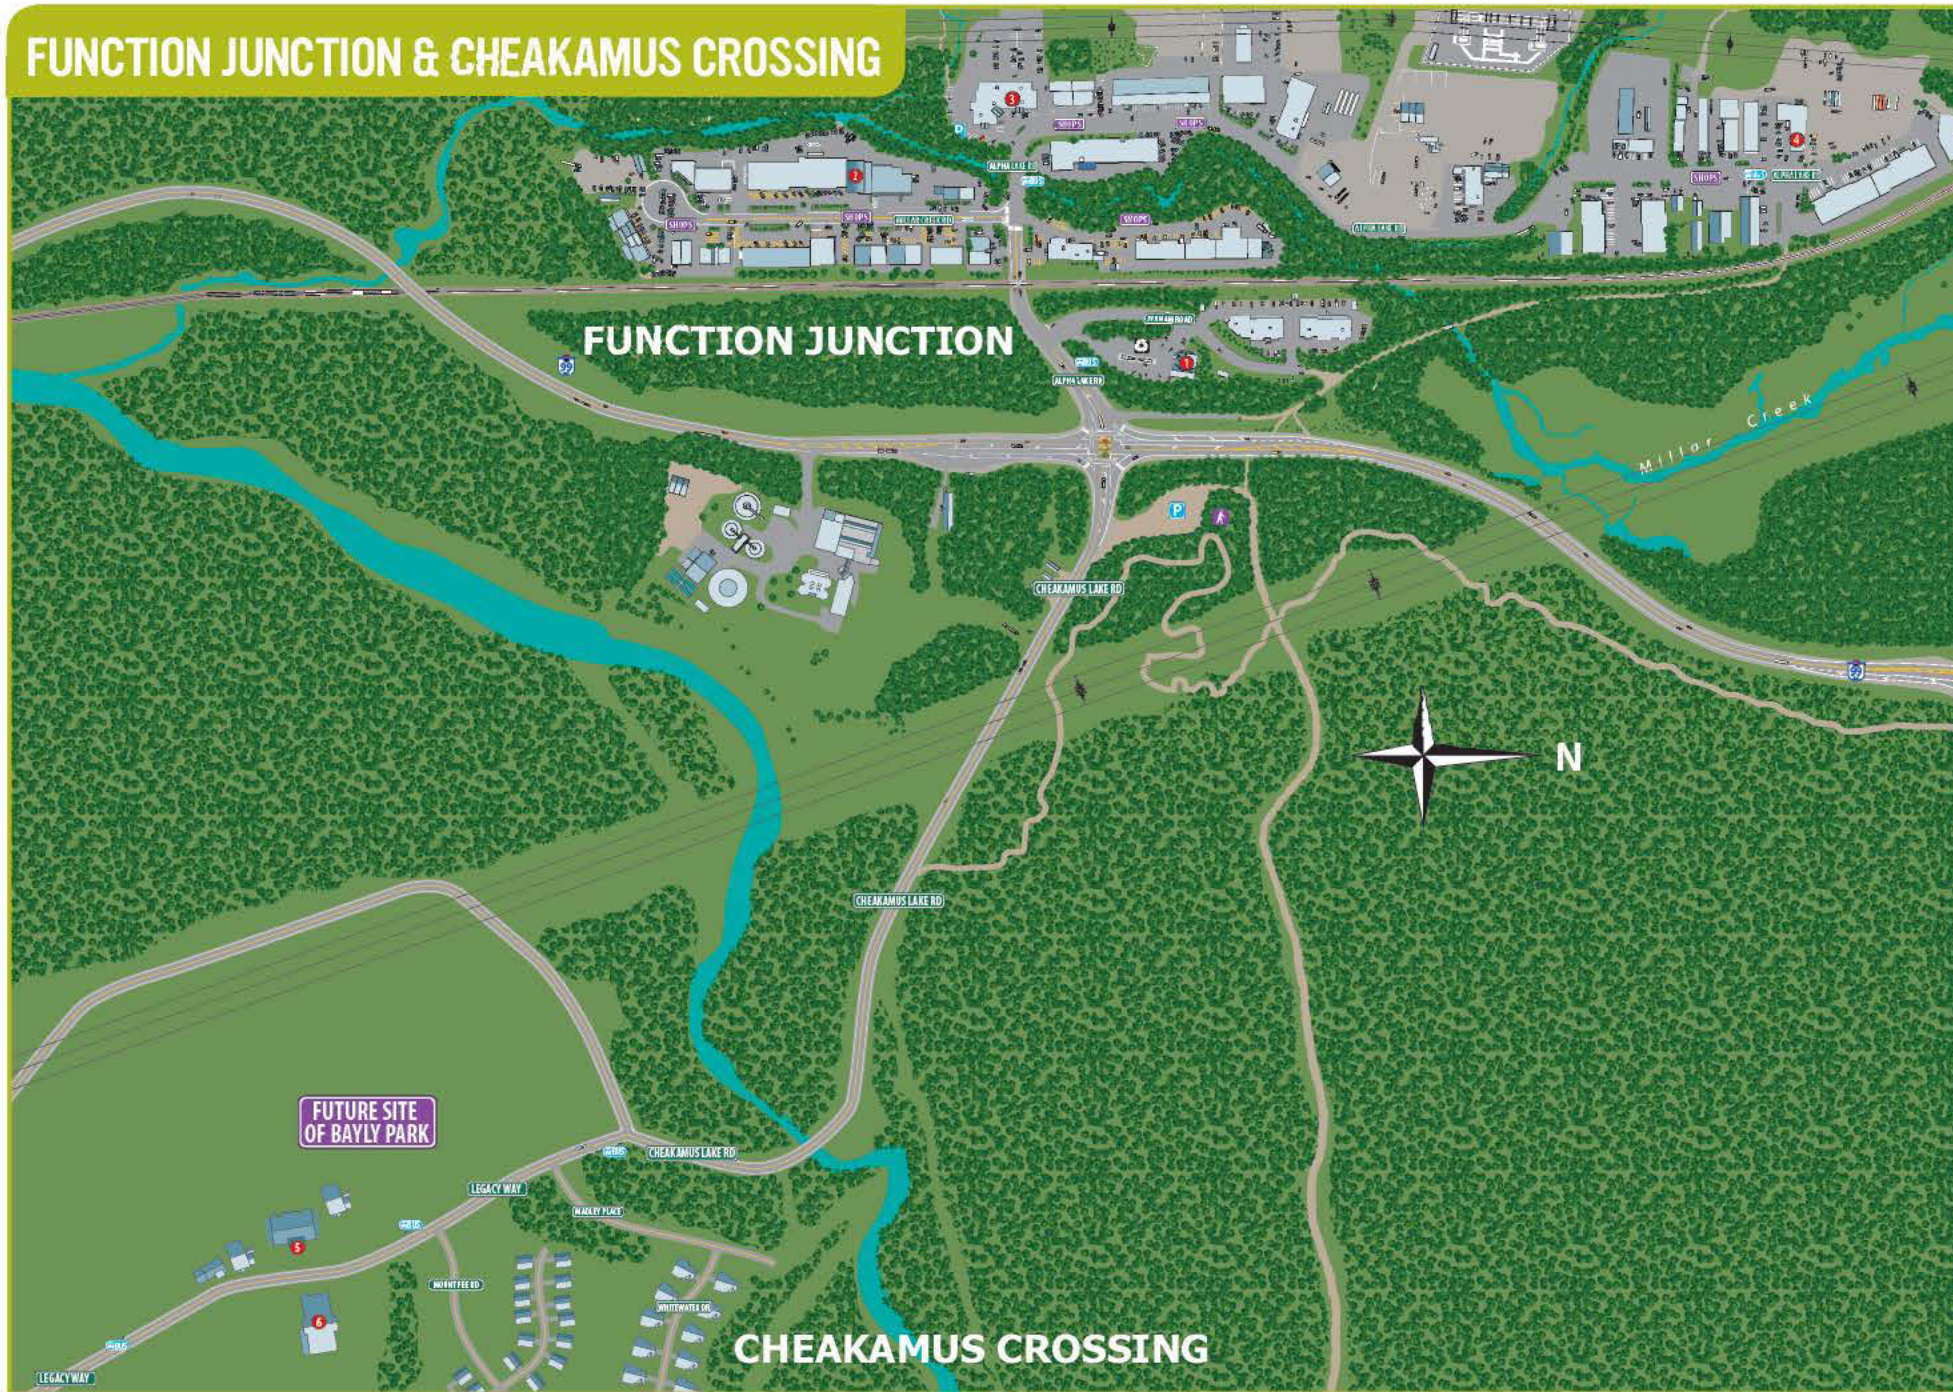

Village Regions (colour shaded zones)

- The Village
- Village North
- Marketplace / Main Street
- Upper Village
- Village Stroll

1.800.WHISTLER
whistler.com

To: Meadow Park Arena/Pool - 2.4 km - 1.5 mi
Alpine Meadows - 2.8 km - 1.7 mi
Emerald Estates - 5.9 km - 3.6 mi
Pemberton - 31.8 km - 19.7 mi

To: Creekside - 3 km - 1.8 mi
Function Junction & Cheakamus Crossing - 6.8 km - 4.2 mi
Squamish - 53 km - 33.4 mi
Vancouver - 118 km - 73.9 mi

FUNCTION JUNCTION & CHEAKAMUS CROSSING, WHISTLER BENCHLANDS, CREEKSIDE

FUNCTION JUNCTION & CHEAKAMUS CROSSING

Map Directory

Function Junction & Cheakamus Crossing

- | | |
|--|---------------------------------|
| 1 Re-Use-It Centre/Recycling & Garbage | 74 Four Seasons Resort Whistler |
| 2 Whistler Brewing Company | 109 Fox Glove - The Villas |
| 3 Whistler Employment Resource Centre | 111 Gleneagles |
| 4 Re-Build-It Centre | 80 Greystone Lodge |
| 5 HI-Whistler | 113 Horstman House |
| 6 Whistler Athletes' Centre | 114 Lost Lake Lodge |

Function Junction - 3.0 km - 1.8 mi
 Squamish - 54.3 km - 33.7 mi
 Horseshoe Bay - 96.6 km - 60.0 mi
 Vancouver - 119.0 km - 74 mi