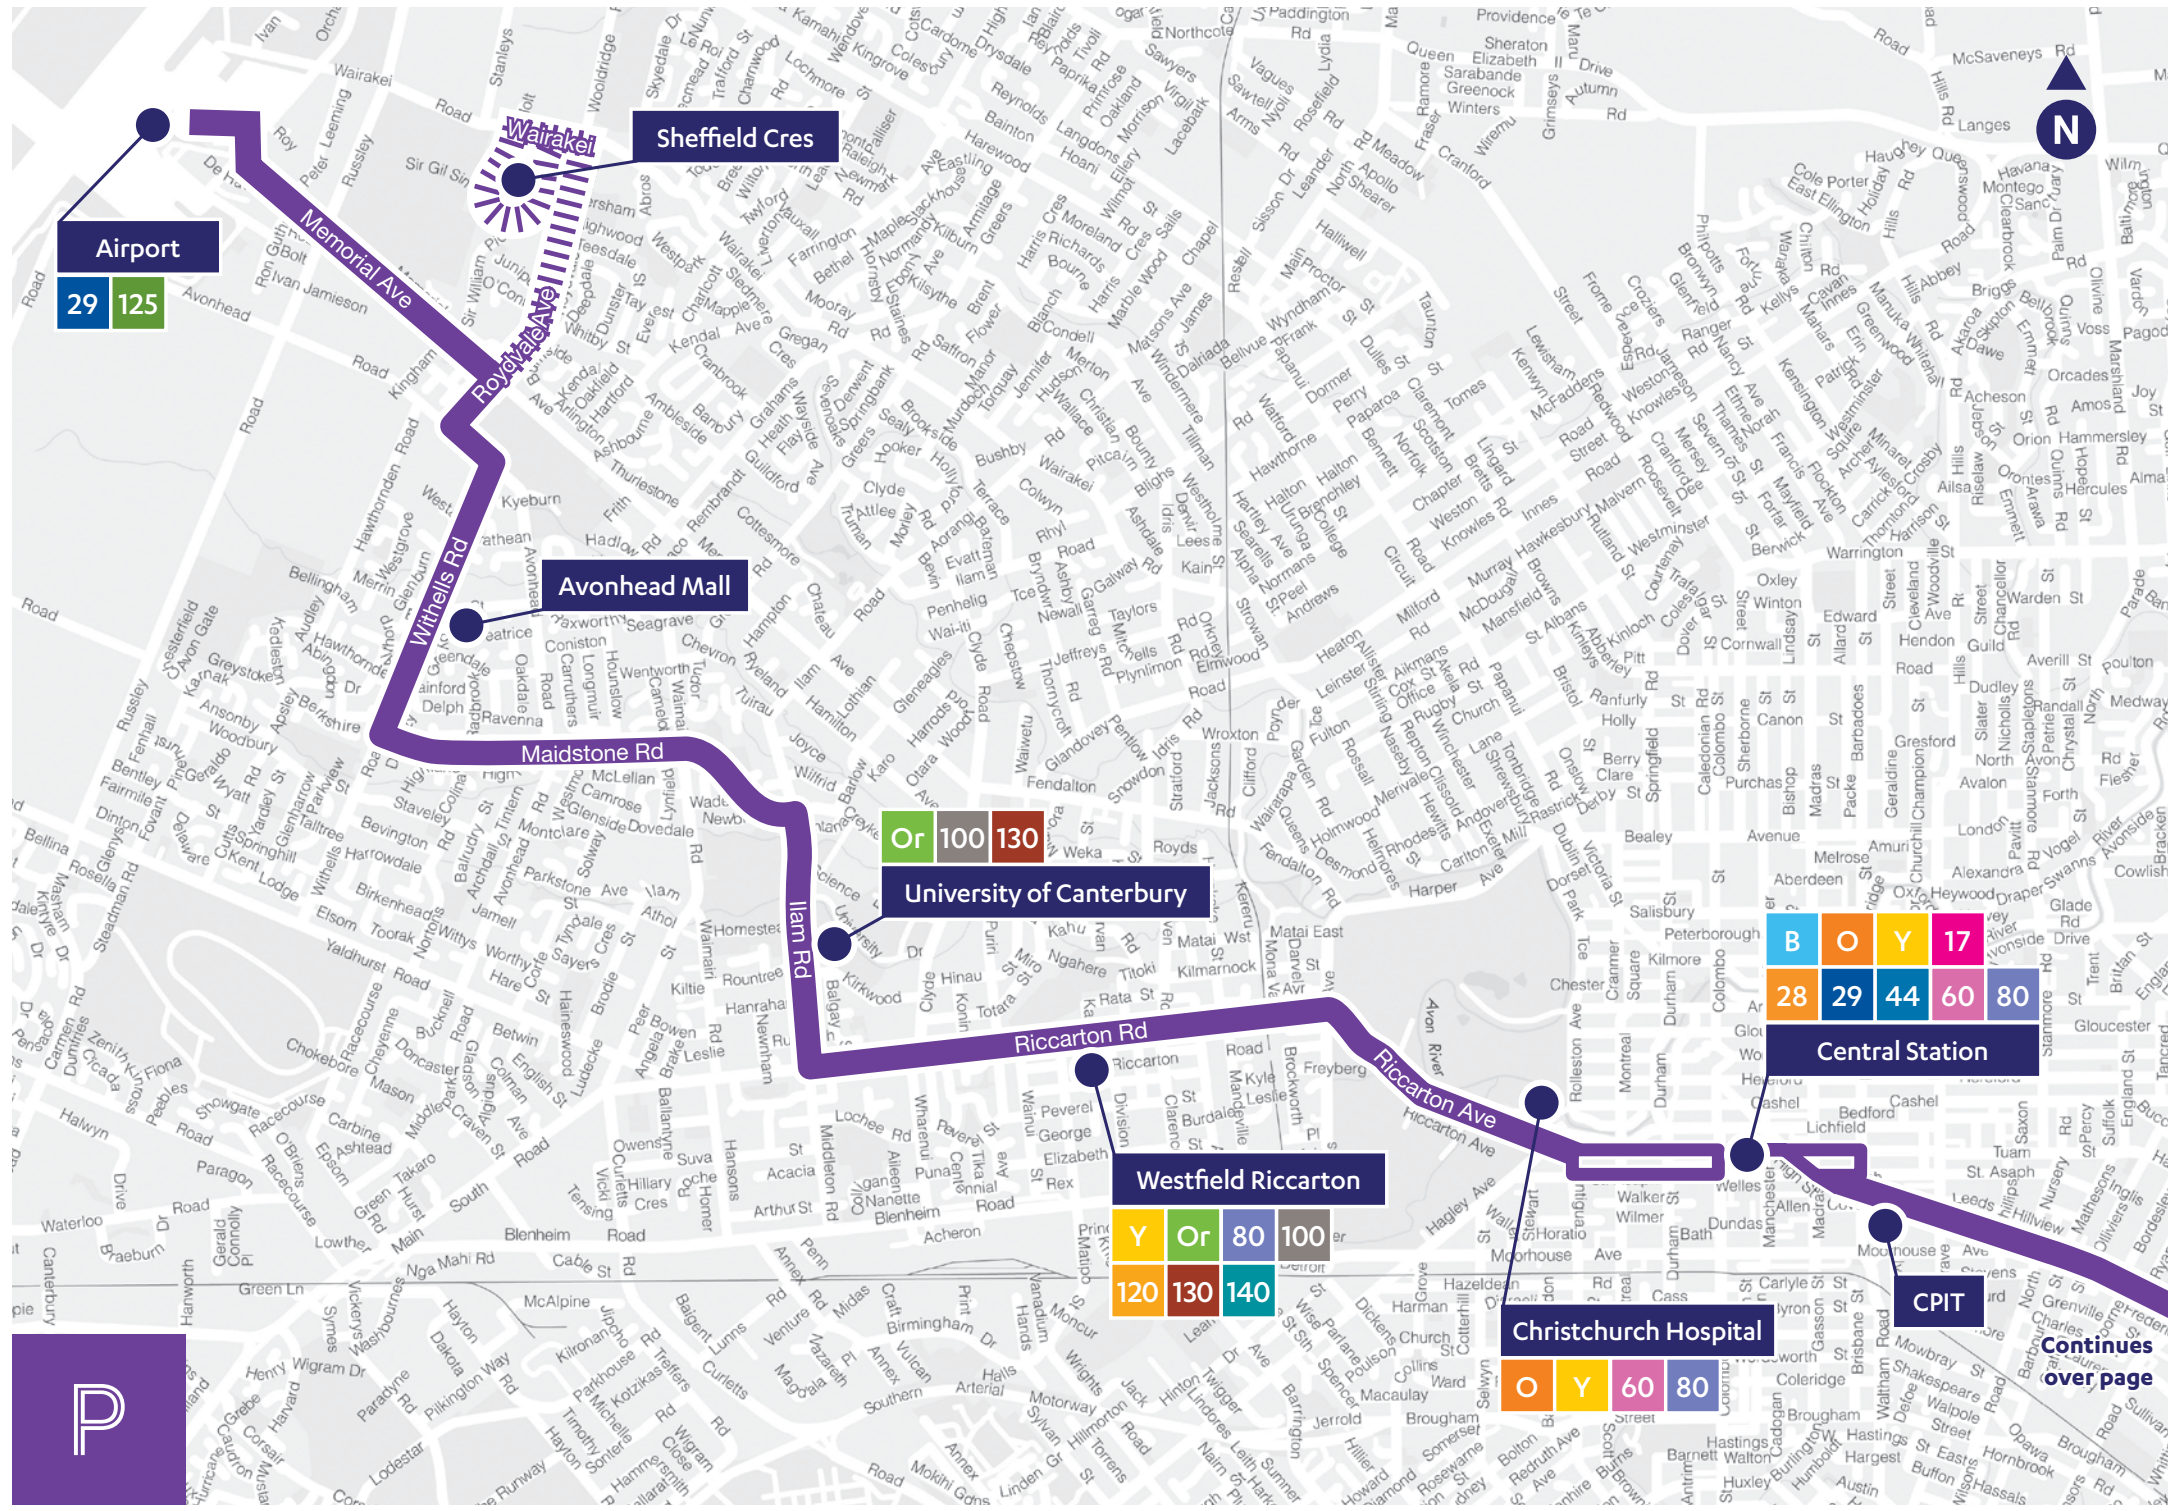

Good Friday:
Use the Sunday timetable.

Christmas Day:
Use the Sunday timetable
(no services after 6pm on
Christmas Day).

Other Public Holidays:
Use the Saturday timetable.

metro

From Sumner to Avonhead and Airport

Sunday	12pm - 5pm		PM										
Sumner	.06	.36	5.11	5.41	6.16	6.51	7.21	7.51	8.21	8.51	9.21	9.51	10.21
Ferrymead	.23	.53	5.26	5.56	6.31	7.06	7.36	8.06	8.36	9.06	9.36	10.06	10.36
Christchurch Polytechnic (CPIT)	.37	.07	5.38	6.08	6.43	7.18	7.48	8.18	8.48	9.18	9.48	10.18	10.48
Central Station (Platform C)	.42	.12	5.42	6.12	6.47	7.22	7.52	8.22	8.52	9.22	9.52	10.22	10.52
Christchurch Hospital	.51	.21	5.49	6.19	6.54	7.29	7.59	8.29	8.59	9.29	9.59	10.29	10.59
Westfield Riccarton	.57	.27	5.54	6.24	6.59	7.34	8.04	8.34	9.04	9.34	10.04	10.34	11.04
University of Canterbury	.02	.32	5.58	6.28	7.03	7.38	8.08	8.38	9.08	9.38	10.08	10.38	11.08
Avonhead Mall	.10	.40	6.06	6.36	7.11	7.46	8.16	8.46	9.16	9.46	10.16	10.46	11.16
Christchurch International Airport	.25	.55	6.18	6.48	7.23	7.58	8.28	8.58	9.28	9.58	10.28	10.58	11.28

No trips to or from Sheffield Cres on Sundays

Airport

29	125
----	-----

Wairakei

Sheffield Cres

Avonhead Mall

University of Canterbury

Or	100	130
----	-----	-----

Central Station

B	O	Y	17
28	29	44	60

Westfield Riccarton

Y	Or	80	100
120	130	140	

Christchurch Hospital

O	Y	60	80
---	---	----	----

CPIT

Continues over page