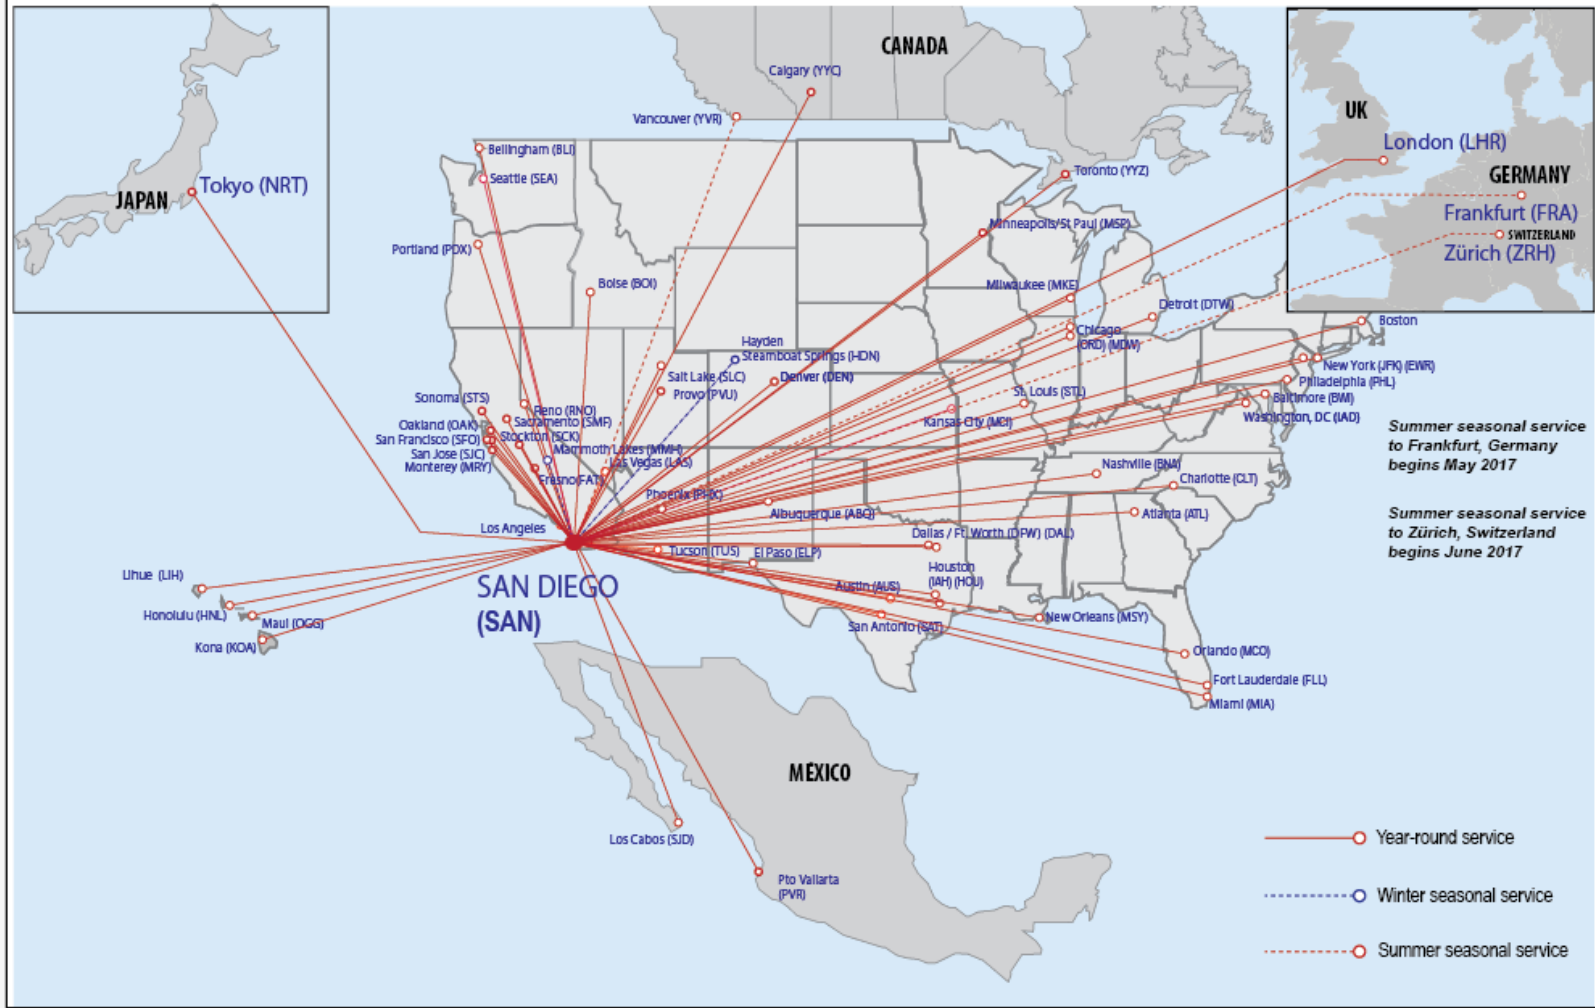

SAN DIEGO

Average Temperatures (F°/C°)

	Jan	Feb	Mar	Apr
high	65.8°/18.7°	66.3°/19°	66.3°/19°	68.7°/20.3°
low	49.7°/9.8°	51.5°/10°	53.6°/12°	56.4°/13.5°
	May	Jun	Jul	Aug
high	69.3°/20.7°	72.2°/22.3°	75.8°/24.3°	77.8°/25.4°
low	59.8°/15.4°	62.6°/17°	65.9°/18.8°	67.3°/19.6°
	Sep	Oct	Nov	Dec
high	77.1°/25°	74°/23.3°	69.9°/21°	66.3°/19°
low	65.6°/18.6°	61.2°/16.2°	53.6°/12°	48.9°/9.3°

San Diego International Airport (SAN)
AIR SERVICE ROUTE MAP
 2016 - 2017

Summer seasonal service to Frankfurt, Germany begins May 2017

Summer seasonal service to Zürich, Switzerland begins June 2017

- Year-round service
- - - - -○- - - - - Winter seasonal service
- - - - -○- - - - - Summer seasonal service