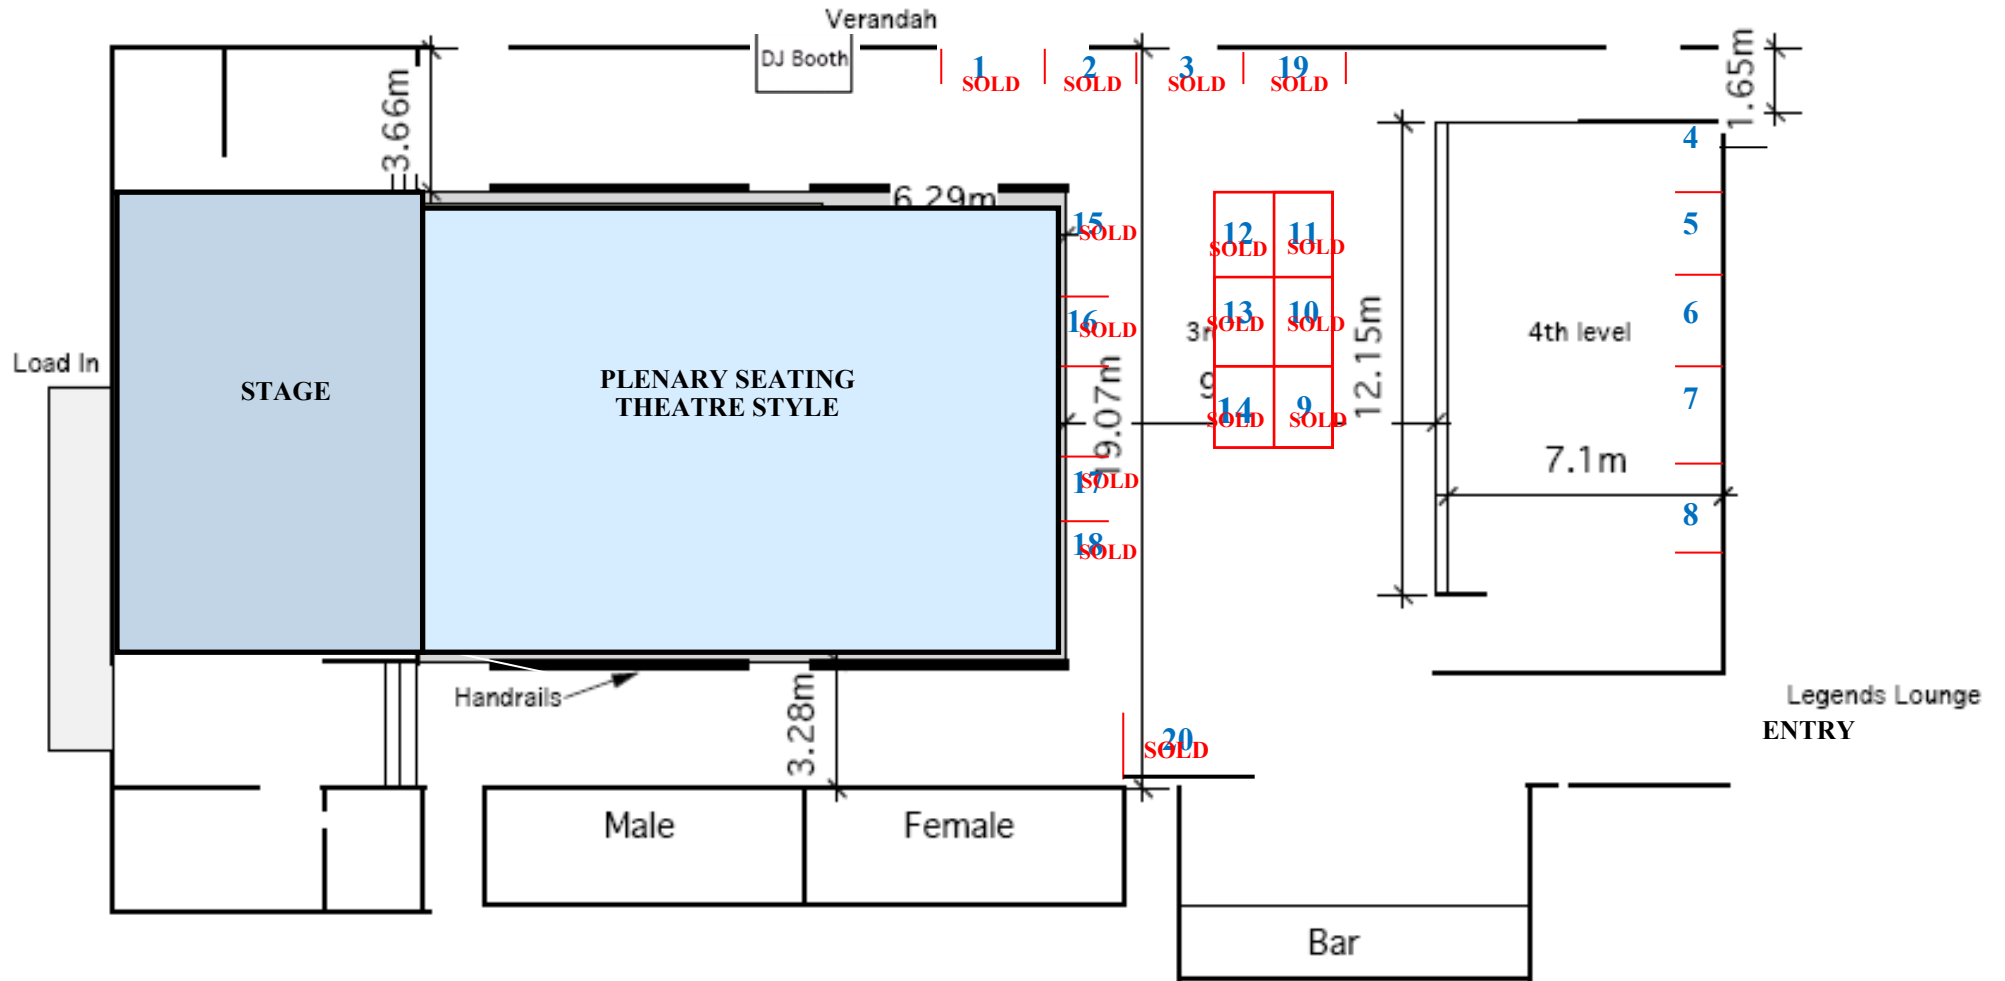

BLAZES SHOWROOM

2018 NSW/ACT Conference

10-11 May 2018

NOTE: All booths are 2.4m wide and have a 1.2m dividing wall. Exhibitors are able to come out up to 2 metres in depth