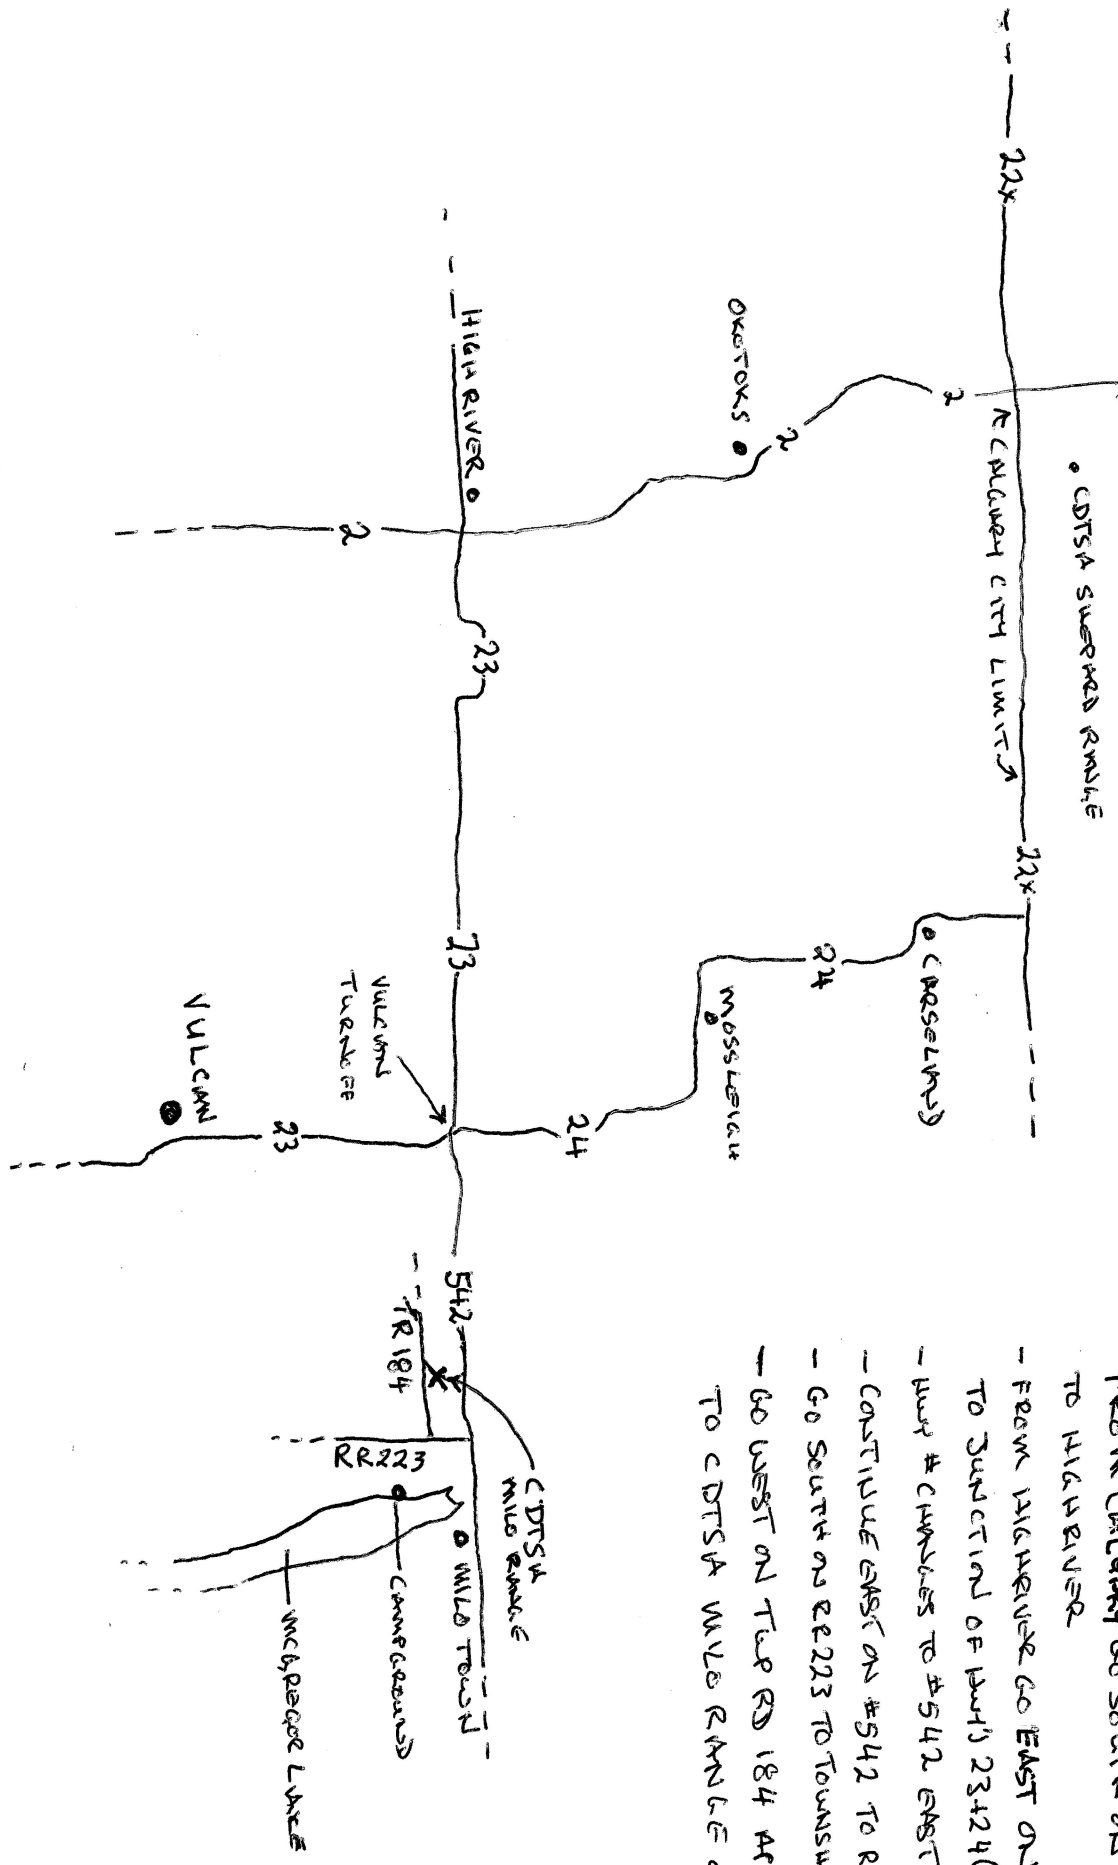

SKETCH MAP: CALGARY TO CDTSA WILD SHOOTING RANGE DIRECTIONS

- FROM CALGARY GO SOUTH ON HWY #2 TO HIGH RIVER
- FROM HIGH RIVER GO EAST ON HWY #23 TO JUNCTION OF HWY'S 23+24 (VULCAN TURNOFF)
- BUY # CHANGES TO #542 EAST OF JUNCTION
- CONTINUE EAST ON #542 TO RANGE RD, 223
- GO SOUTH ON RR 223 TO TOWNSHIP RD 184
- GO WEST ON TWP RD 184 APPROX 1.6km TO CDTSA WILD RANGE ON THE RIGHT

1cm = 5km

1 inch = 7.9 miles