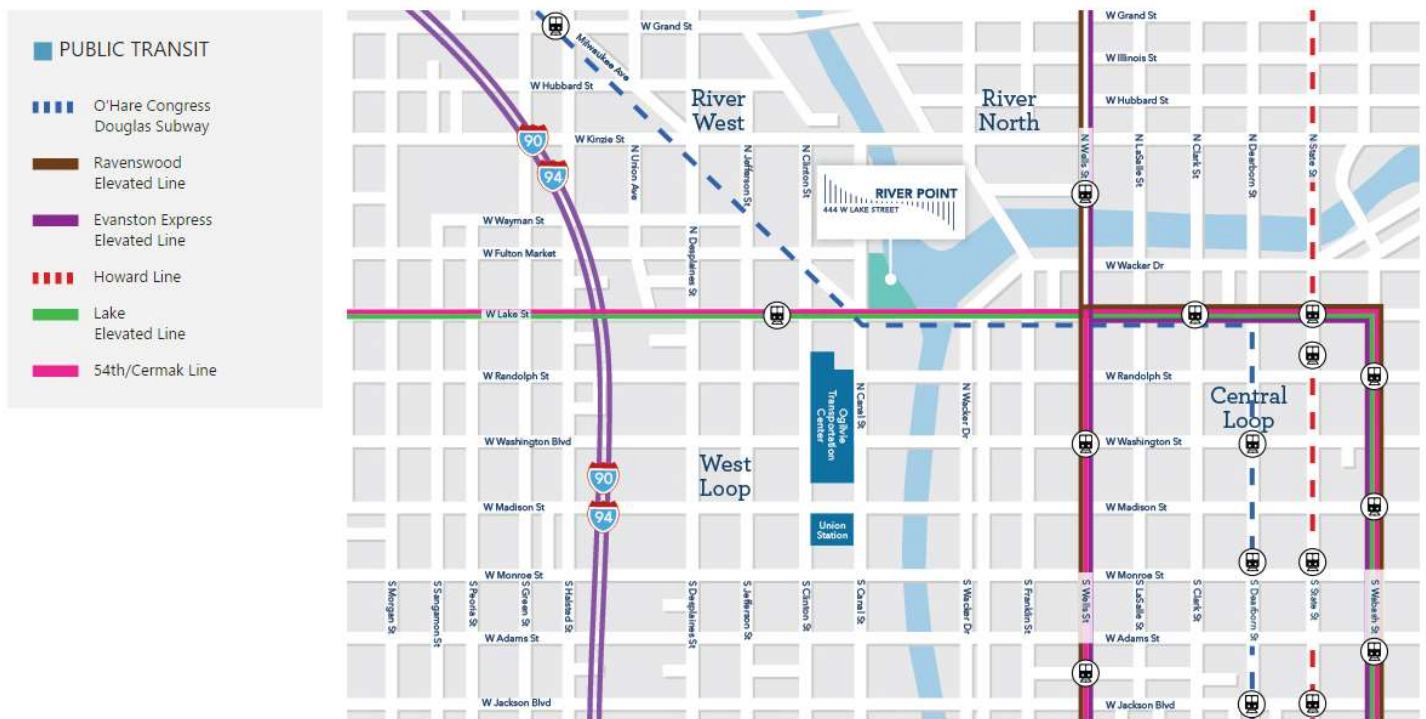

METRA

www.metrarail.com

Rail service to and from the suburbs

Union Station

Canal St, Between Adams and Jackson Blvd, Chicago, IL

(312) 322-4269

Ogilvie Transportation Center

500 W Madison St, Chicago, IL

(312) 575-0266

CTA

STAY

Non-Gallup associates, please book directly with the hotel and mention Gallup, in order to receive our corporate rate.

Gallup associates should book all travel through Concur in order to receive the associate rate.

Homewood Suites by Hilton Chicago Downtown West Loop

118 N Jefferson St, Chicago, IL 60661

(312) 930-0000

Hyatt Place Chicago Downtown – The Loop

28 N Franklin St, Chicago, IL 60606

(312) 955-0950