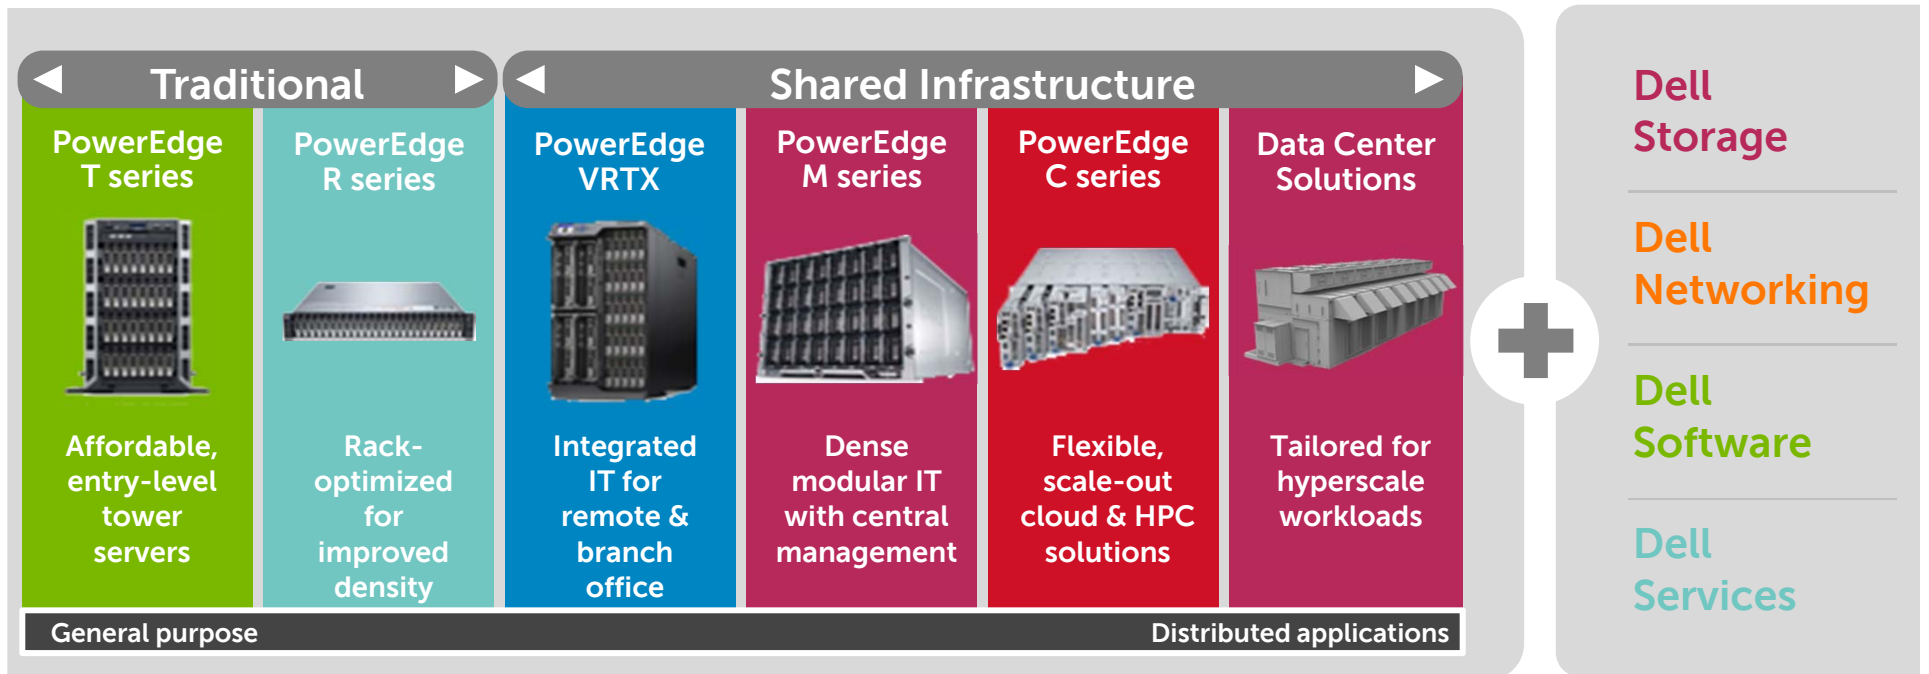

- Optimized airflow
- Fault Resilient Memory
- Pre-failure notification

Redundancy

Ensure hardware remains on-line and available to better support your critical workloads

- Power & cooling
- PERC9 RAID
- Failsafe Virtualization

Compute from your scale to hyperscale

Dell
PowerEdge
Servers

- ✓ Deliver the precise levels of computational power needed for your complex workloads
- ✓ Improve operational efficiency with agent-free, embedded systems management
- ✓ Reduce costs with the world's leading energy efficient platforms
- ✓ Increase productivity with industry-leading virtualization
- ✓ Adapt to evolving workloads and rapidly changing business needs simply and economically