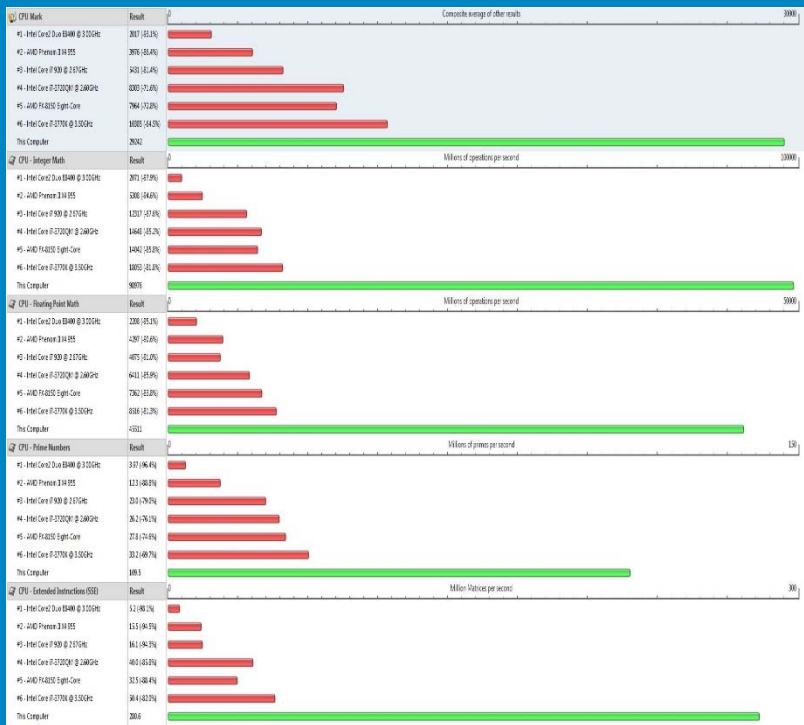

Precision Workstation Avalon Performance

Refresh on the new features before we enjoy the benchmark results;

Xeon EP V3

- Up to dual as fast as Xeon IVB
 - On some measurements 12x
 - Up to doubled CPU Cache
 - Smarter SmartCache (!!)
 - 10% Core shrinkage -> more cores
 - Increased base Ghz
 - Increased GT/S performance
- Other vital refreshments
 - DDR4 2166 Mhz
 - Double as fast SATA bus
 - Onboard from 3 to 6 GBps
 - RAID from 6 to 12 GBps
 - Relaunching Ubuntu LTS as OS
 - Dell MAXX Audio Pro on Tower models too!
 - Thunderbolt
 - Still cost free! Drivers! Still only drivers on the market PXE Certified!
 - Dell Performance Optimzer V2 -> More profiles + autotuning
 - Reliable Memory Technology
 - QRL code for service window shortage
 - Intel CAS-W

Precision Workstation Avalon Performance

Tower 7910, Dual Xeon E5 – 2697 v3 28 C @ 2,60 Ghz, 64 GB DDR4 RAM, Passmark CPU results

Precision Workstation Avalon Performance

Tower 7910, Dual Xeon E5 – 2697 v3 28 C @ 2,60 Ghz, 64 GB DDR4 RAM, Passmark RAM results