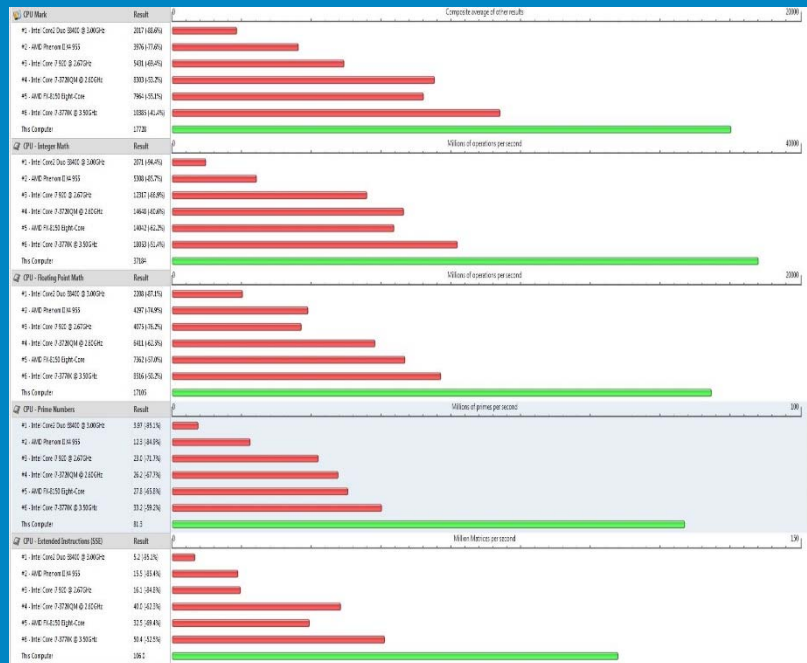

Precision Workstation Avalon Performance

Refresh on the new features before we enjoy the benchmark results;

Xeon EP V3

- Up to dual as fast as Xeon IVB
 - On some measurements 12x
 - Up to doubled CPU Cache
 - Smarter SmartCache (!!)
 - 10% Core shrinkage -> more cores
 - Increased base Ghz
 - Increased GT/S performance
- Other vital refreshments
 - DDR4 2166 Mhz
 - Double as fast SATA bus
 - Onboard from 3 to 6 GBps
 - RAID from 6 to 12 GBps
 - Relaunching Ubuntu LTS as OS
 - Dell MAXX Audio Pro on Tower models too!
 - Thunderbolt
 - Still cost free! Drivers! Still only drivers on the market PXE Certified!
 - Dell Performance Optimzer V2 -> More profiles + autotuning
 - Reliable Memory Technology
 - QRL code for service window shortage
 - Intel CAS-W

Precision Workstation Avalon Performance

Tower 7910, Dual Xeon E5 – 2697 v3 28 C @ 2,60 Ghz, 64 GB DDR4 RAM, Passmark CPU results

Precision Workstation Avalon Performance

Tower 7910, Dual Xeon E5 – 2697 v3 28 C @ 2,60 Ghz, 64 GB DDR4 RAM, Passmark RAM results

Precision Workstation Avalon Performance

Tower 7910, Dual Xeon E5 – 2697 v3 28C @ 2,60 Ghz, 64 GB DDR4 RAM, Cinebench CPU Rendering Results

Precision Workstation Avalon Performance

Tower 7810, Xeon E5 – 2670 v3 24C @ 2,30 Ghz, 16 GB DDR4 RAM, Passmark CPU Results