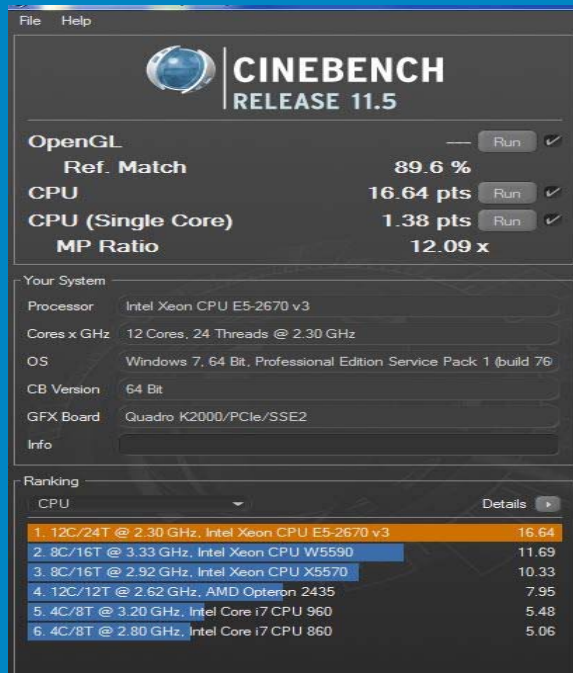

Precision Workstation Avalon Performance

Refresh on the new features before we enjoy the benchmark results;

Xeon EP V3

- Up to dual as fast as Xeon IVB
 - On some measurements 12x
 - Up to doubled CPU Cache
 - Smarter SmartCache (!!)
 - 10% Core shrinkage -> more cores
 - Increased base Ghz
 - Increased GT/S performance
- Other vital refreshments
 - DDR4 2166 Mhz
 - Double as fast SATA bus
 - Onboard from 3 to 6 GBps
 - RAID from 6 to 12 GBps
 - Relaunching Ubuntu LTS as OS
 - Dell MAXX Audio Pro on Tower models too!
 - Thunderbolt
 - Still cost free! Drivers! Still only drivers on the market PXE Certified!
 - Dell Performance Optimzer V2 -> More profiles + autotuning
 - Reliable Memory Technology
 - QRL code for service window shortage
 - Intel CAS-W

Precision Workstation Avalon Performance

Tower 7910, Dual Xeon E5 – 2697 v3 28 C @ 2,60 Ghz, 64 GB DDR4 RAM, Passmark CPU results

Precision Workstation Avalon Performance

Tower 7910, Dual Xeon E5 – 2697 v3 28 C @ 2,60 Ghz, 64 GB DDR4 RAM, Passmark RAM results

Precision Workstation Avalon Performance

Tower 7910, Dual Xeon E5 – 2697 v3 28C @ 2,60 Ghz, 64 GB DDR4 RAM, Cinebench CPU Rendering Results

Precision Workstation Avalon Performance

Tower 7810, Xeon E5 – 2670 v3 24C @ 2,30 Ghz, 16 GB DDR4 RAM, Passmark CPU Results

Precision Workstation Avalon Performance

Tower 7810, Xeon E5 – 2670 v3 24C @ 2,30 Ghz, 16 GB DDR4 RAM, Passmark RAM Results

Precision Workstation Avalon Performance

Tower 7810, Xeon E5 – 2670 v3 24C @ 2,30 Ghz, 16 GB DDR4 RAM, Cinebench CPU Rendering results