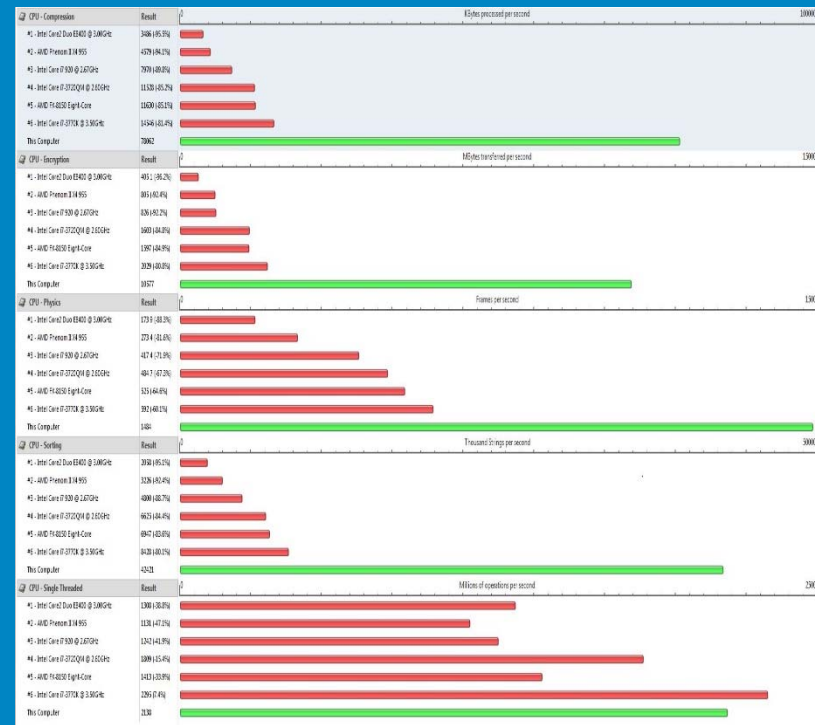

Precision Workstation Avalon Performance

Refresh on the new features before we enjoy the benchmark results;

Xeon EP V3

- Up to dual as fast as Xeon IVB
 - On some measurements 12x
 - Up to doubled CPU Cache
 - Smarter SmartCache (!!)
 - 10% Core shrinkage -> more cores
 - Increased base Ghz
 - Increased GT/S performance
- Other vital refreshments
 - DDR4 2166 Mhz
 - Double as fast SATA bus
 - Onboard from 3 to 6 GBps
 - RAID from 6 to 12 GBps
 - Relaunching Ubuntu LTS as OS
 - Dell MAXX Audio Pro on Tower models too!
 - Thunderbolt
 - Still cost free! Drivers! Still only drivers on the market PXE Certified!
 - Dell Performance Optimzer V2 -> More profiles + autotuning
 - Reliable Memory Technology
 - QRL code for service window shortage
 - Intel CAS-W

Precision Workstation Avalon Performance

Tower 7910, Dual Xeon E5 – 2697 v3 28 C @ 2,60 Ghz, 64 GB DDR4 RAM, Passmark CPU results

Precision Workstation Avalon Performance

Tower 7910, Dual Xeon E5 – 2697 v3 28 C @ 2,60 Ghz, 64 GB DDR4 RAM, Passmark RAM results