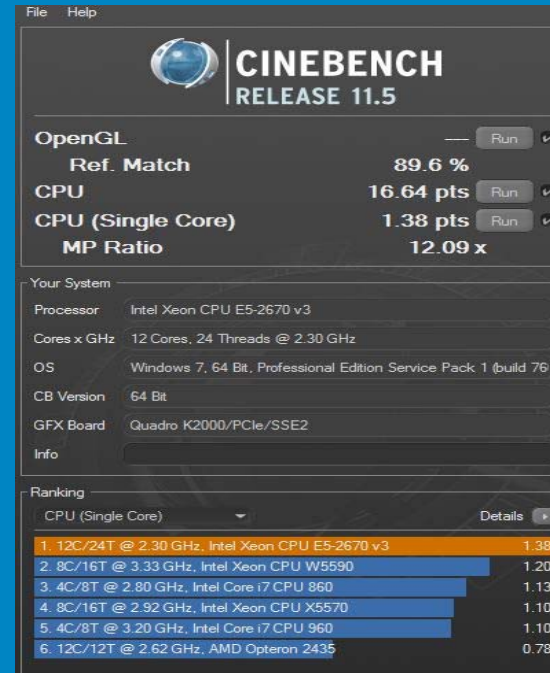

Precision Workstation Avalon Performance

Refresh on the new features before we enjoy the benchmark results;

Xeon EP V3

- Up to dual as fast as Xeon IVB
 - On some measurements 12x
 - Up to doubled CPU Cache
 - Smarter SmartCache (!!)
 - 10% Core shrinkage -> more cores
 - Increased base Ghz
 - Increased GT/S performance
- Other vital refreshments
 - DDR4 2166 Mhz
 - Double as fast SATA bus
 - Onboard from 3 to 6 GBps
 - RAID from 6 to 12 GBps
 - Relaunching Ubuntu LTS as OS
 - Dell MAXX Audio Pro on Tower models too!
 - Thunderbolt
 - Still cost free! Drivers! Still only drivers on the market PXE Certified!
 - Dell Performance Optimzer V2 -> More profiles + autotuning
 - Reliable Memory Technology
 - QRL code for service window shortage
 - Intel CAS-W

Precision Workstation Avalon Performance

Tower 7910, Dual Xeon E5 – 2697 v3 28 C @ 2,60 Ghz, 64 GB DDR4 RAM, Passmark CPU results

Precision Workstation Avalon Performance

Tower 7910, Dual Xeon E5 – 2697 v3 28 C @ 2,60 Ghz, 64 GB DDR4 RAM, Passmark RAM results

Precision Workstation Avalon Performance

Tower 7910, Dual Xeon E5 – 2697 v3 28C @ 2,60 Ghz, 64 GB DDR4 RAM, Cinebench CPU Rendering Results

Precision Workstation Avalon Performance

Tower 7810, Xeon E5 – 2670 v3 24C @ 2,30 Ghz, 16 GB DDR4 RAM, Passmark CPU Results

Precision Workstation Avalon Performance

Tower 7810, Xeon E5 – 2670 v3 24C @ 2,30 Ghz, 16 GB DDR4 RAM, Passmark RAM Results

Precision Workstation Avalon Performance

Tower 7810, Xeon E5 – 2670 v3 24C @ 2,30 Ghz, 16 GB DDR4 RAM, Cinebench CPU Rendering results