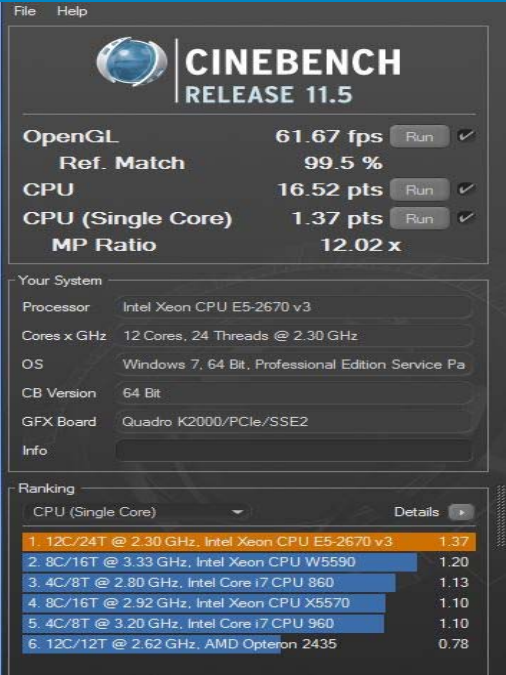

Precision Workstation Avalon Performance

Tower 5810, Xeon E5 – 2670 v3 24C @ 2,30 Ghz, 16 GB DDR4 RAM, Cinebench CPU Rendering results