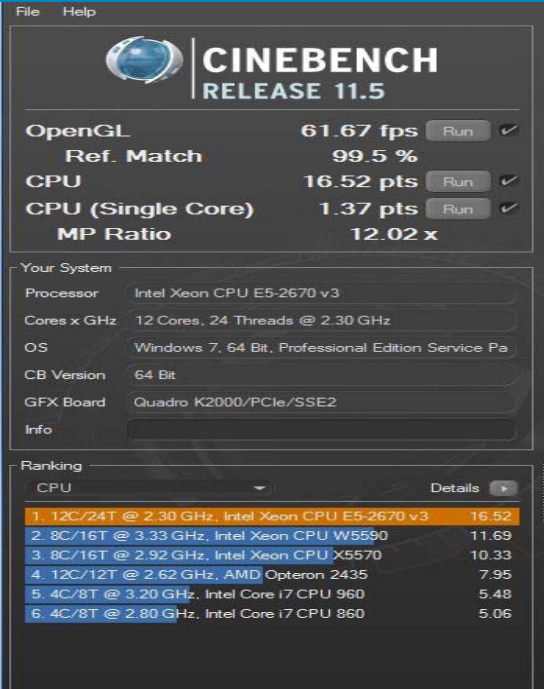

Precision Workstation Avalon Performance

Tower 5810, Xeon E5 – 2670 v3 24C @ 2,30 Ghz, 16 GB DDR4 RAM, Cinebench CPU Rendering results