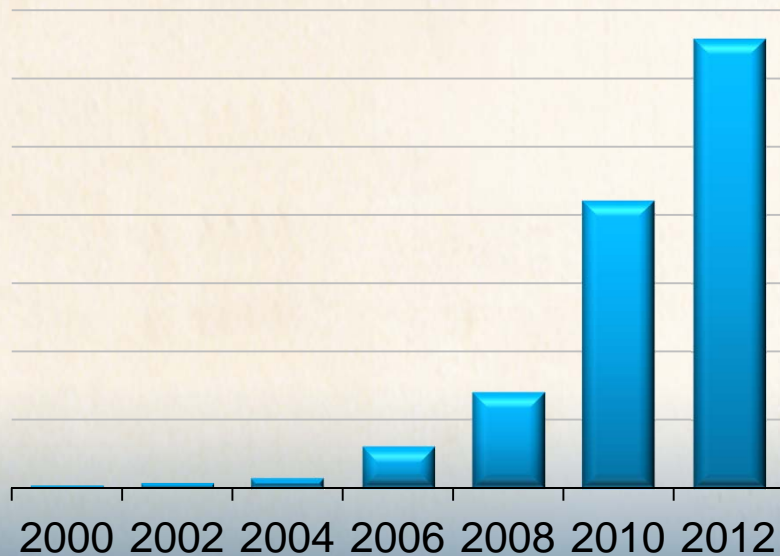

THE DAILY NEWS

THE WORLD'S FAVORITE NEWSPAPER

Intel Increases Performance!

>100X Improvement Since 2000¹

La escalabilidad requiere
que TI solucione:

Cuellos de botella E/S

Retos de seguridad

Eficiencia energética

Limitaciones de
almacenamiento y red