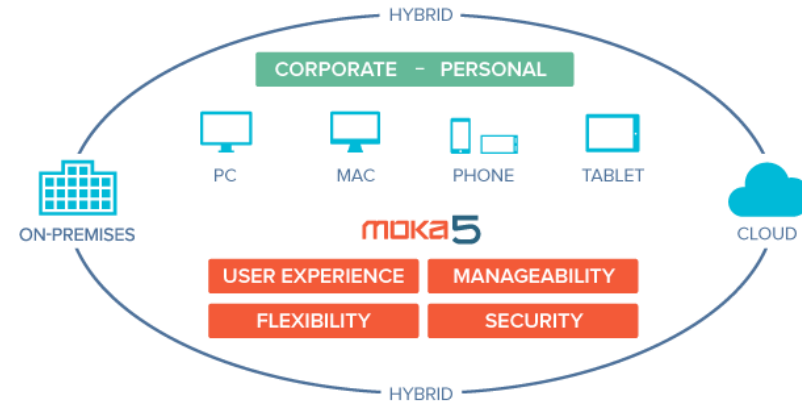

# How Does IT Respond?

Traditional Management - On-prem only?

- Ø Fast
- Ø Flexible
- Ø Inexpensive
- Ø User-friendly

Cloud only?

Doesn't consider:

- Data center investment
- Compliance & policies
- Bias against everything in cloud

The Answer:

**moka5**  
Enterprise AnyWare