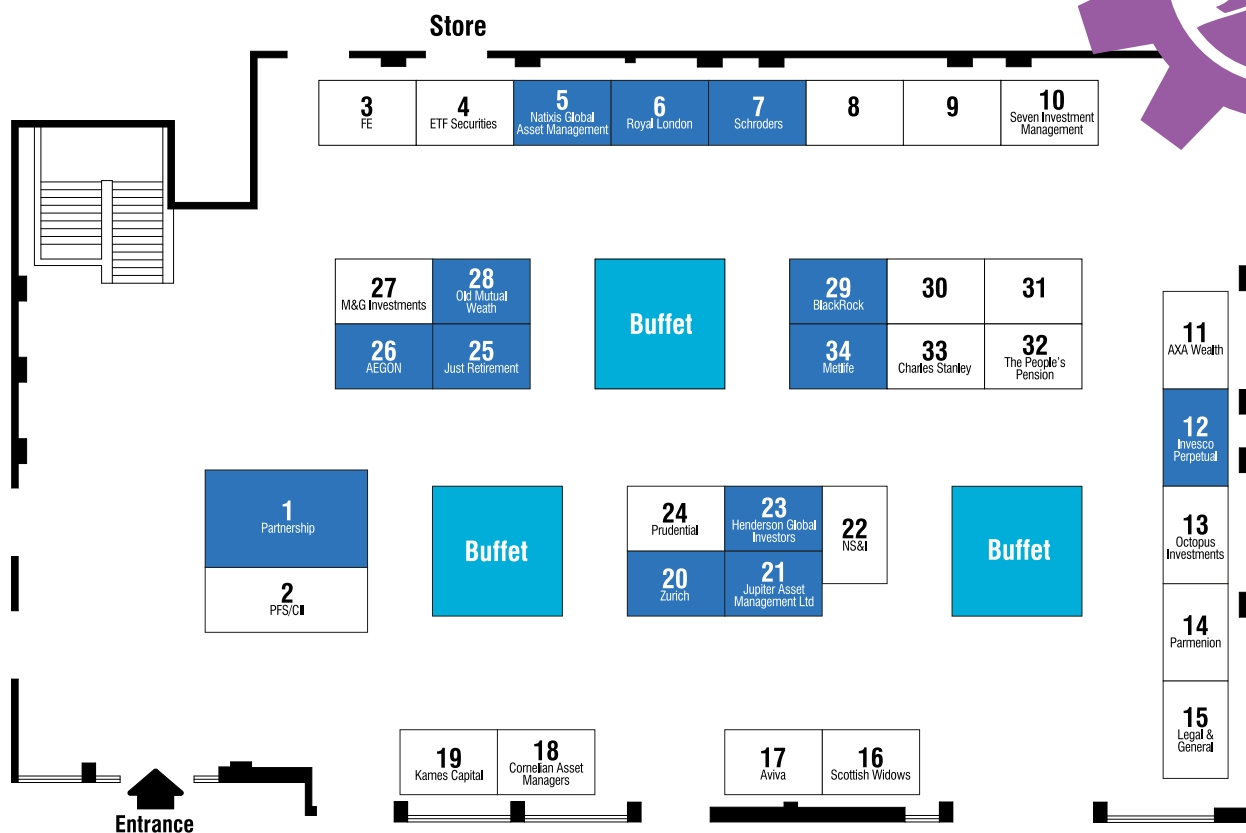

Birmingham

National Motorcycle Museum
30 November 2015

Partners in Professionalism Exhibitors

Exhibitors Stand no.

AEGON	26	FE	3	MetLife	34	Prudential	24
Aviva	17	Henderson Global Investors	23	Natixis Global Asset Management	5	Royal London	6
AXA Wealth	11	Invesco Perpetual	12	NS&I	22	Schroders	7
BlackRock	29	Jupiter	21	Octopus Investments	13	Scottish Widows	16
Charles Stanley	33	Just Retirement	25	Old Mutual Wealth	28	Seven Investment Management	10
Chartered Insurance Institute	2	Kames Capital	19	Parmenion	14	The People's Pension	32
Cornelian Asset Managers Ltd	18	Legal & General	15	Partnership	1	Zurich	20
ETF Securities	4	M&G Investments	27	Personal Finance Society	2		

Correct at time of going to press

#PFSVision