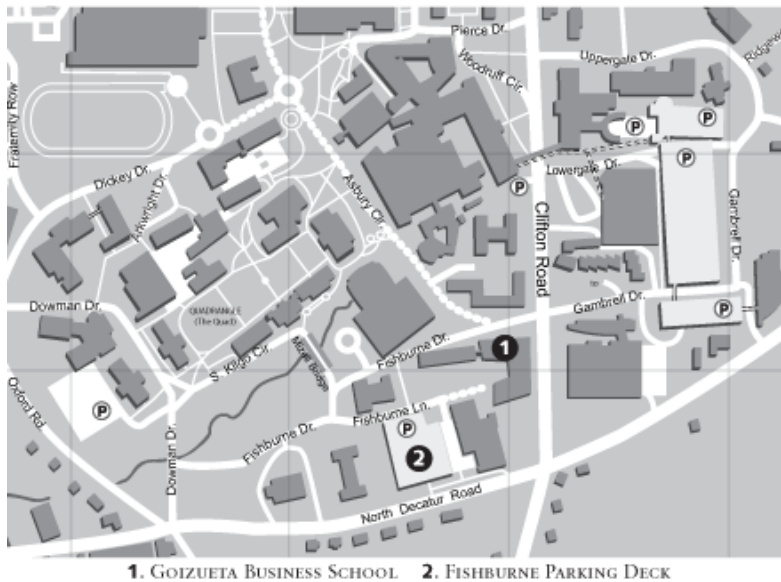

**Goizueta MBA Career Management Center**

1300 Clifton Road  
Atlanta, Georgia 30322  
Phone: 404.727.6399

The **MBA CMC** is located on the second floor, Room W220 of the Goizueta Foundation Center (West) building.

**Driving Directions:**

**From Sheraton Atlanta Hotel:**

The hotel is located in Downtown Atlanta, approximately 15 minutes from the Emory University campus. Visitors driving from the hotel should head south on Courtland Street NE toward Ellis Street NE. Take the first left onto Ellis Street NE. Continue onto Freedom Parkway and veer left at split. Follow until it ends at Ponce de Leon Avenue, turn right. Continue on Ponce and make left on Briarcliff Road. Go approximately 2 miles to North Decatur Road. Turn right and follow North Decatur Road to the second roundabout. Enter the roundabout and exit at Dowman Drive (The Emory University main entrance). Take the first right onto Fishburne Lane. The entrance to visitor parking will be on your right.

**Walking Directions to the MBA CMC Office:**

Exit the parking deck, turn right and walk up the hill toward the courtyard between the Goizueta Business School complex and the Schwartz Center. Proceed to the building on your left, Goizueta Foundation Center. When you reach the end of the path, turn right and our suite entrance is on your left.