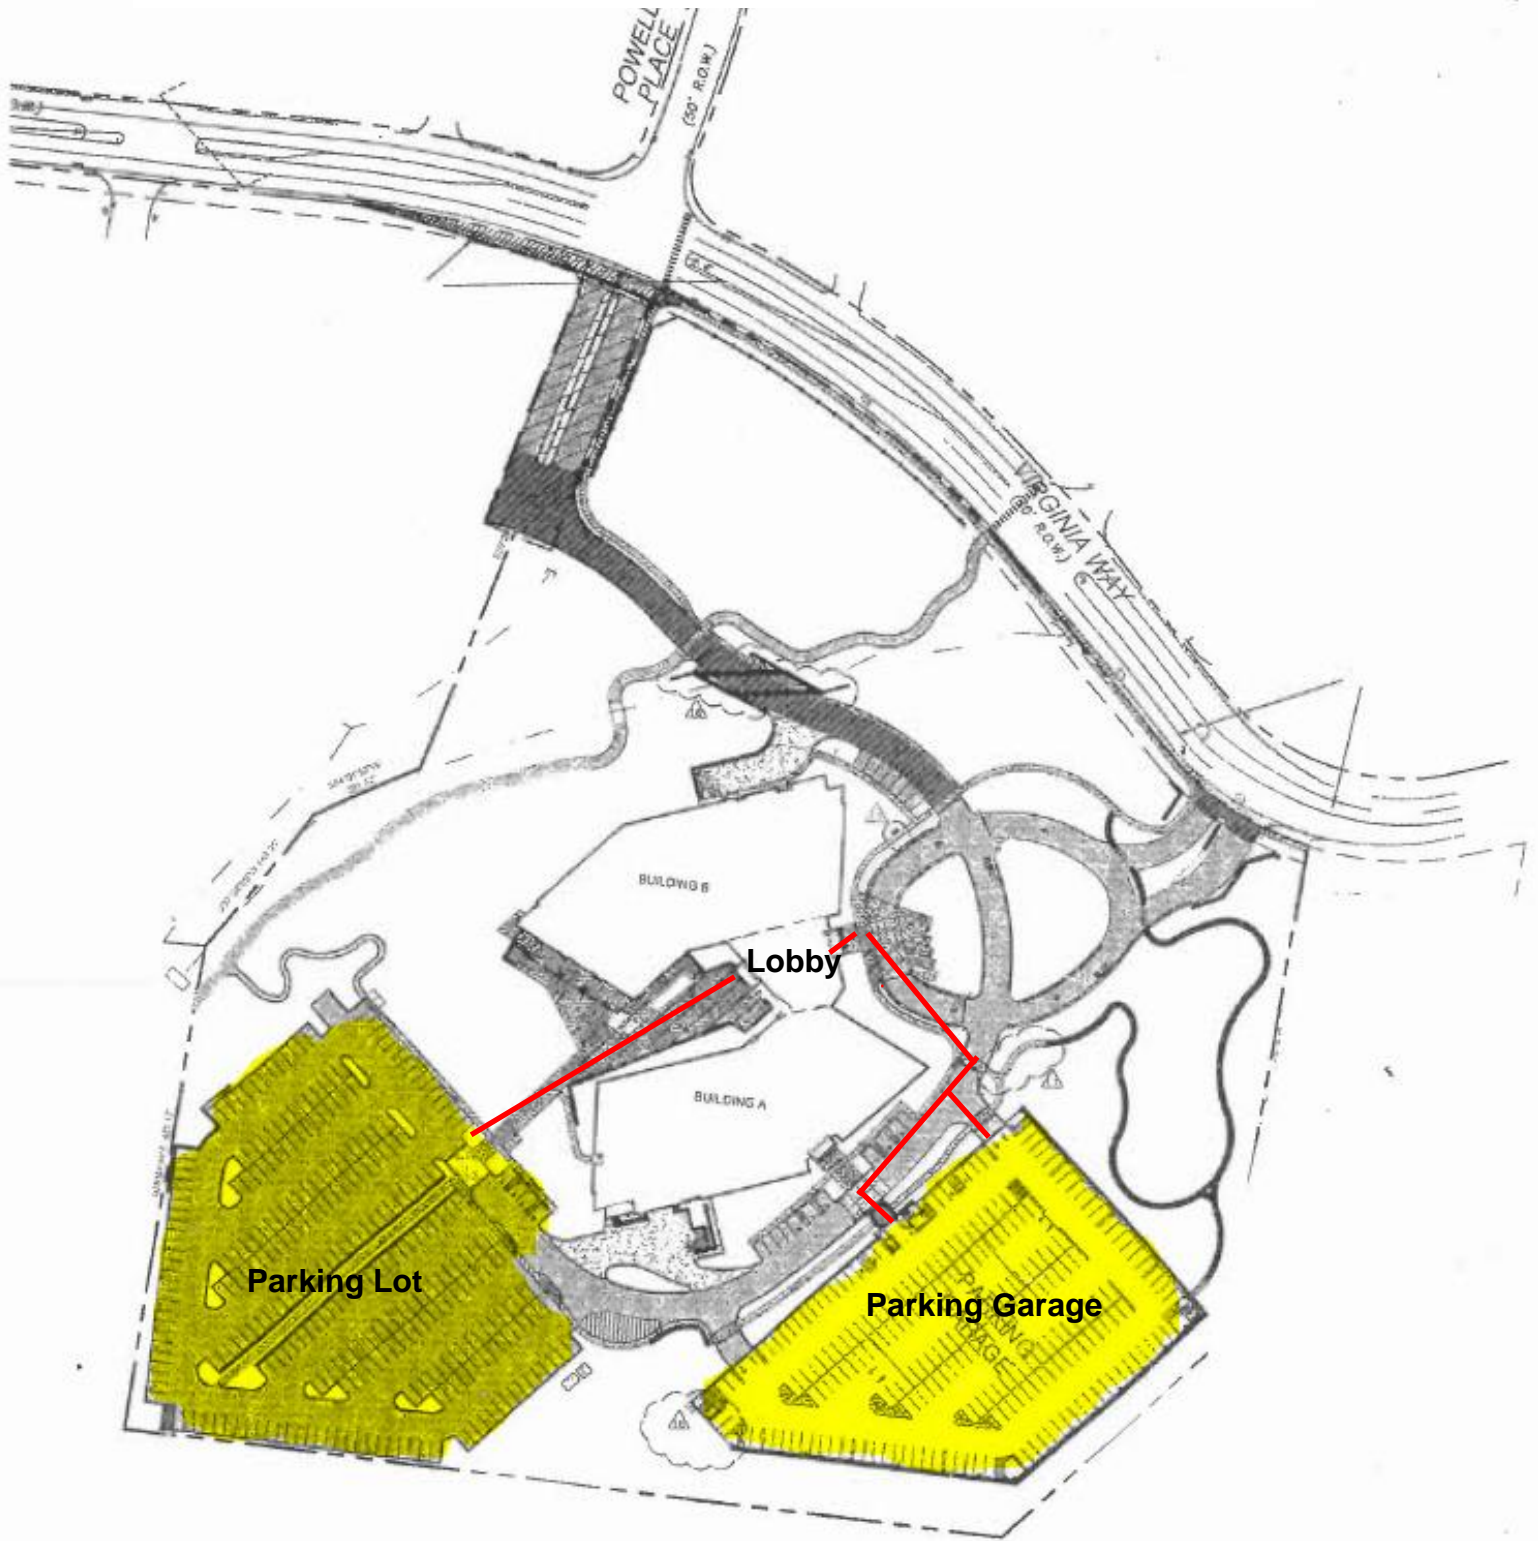

I/A Seminar at Tractor Supply Store Support Center
5401 Virginia Way, Brentwood TN 37027

Please park in one of the two highlighted areas on the map above; the parking garage or the outdoor parking lot. If you choose the outdoor parking lot, please ensure you do not park in the grass. Follow the red lines above to enter the lobby, where you will be directed by other I/A members to the meeting space.