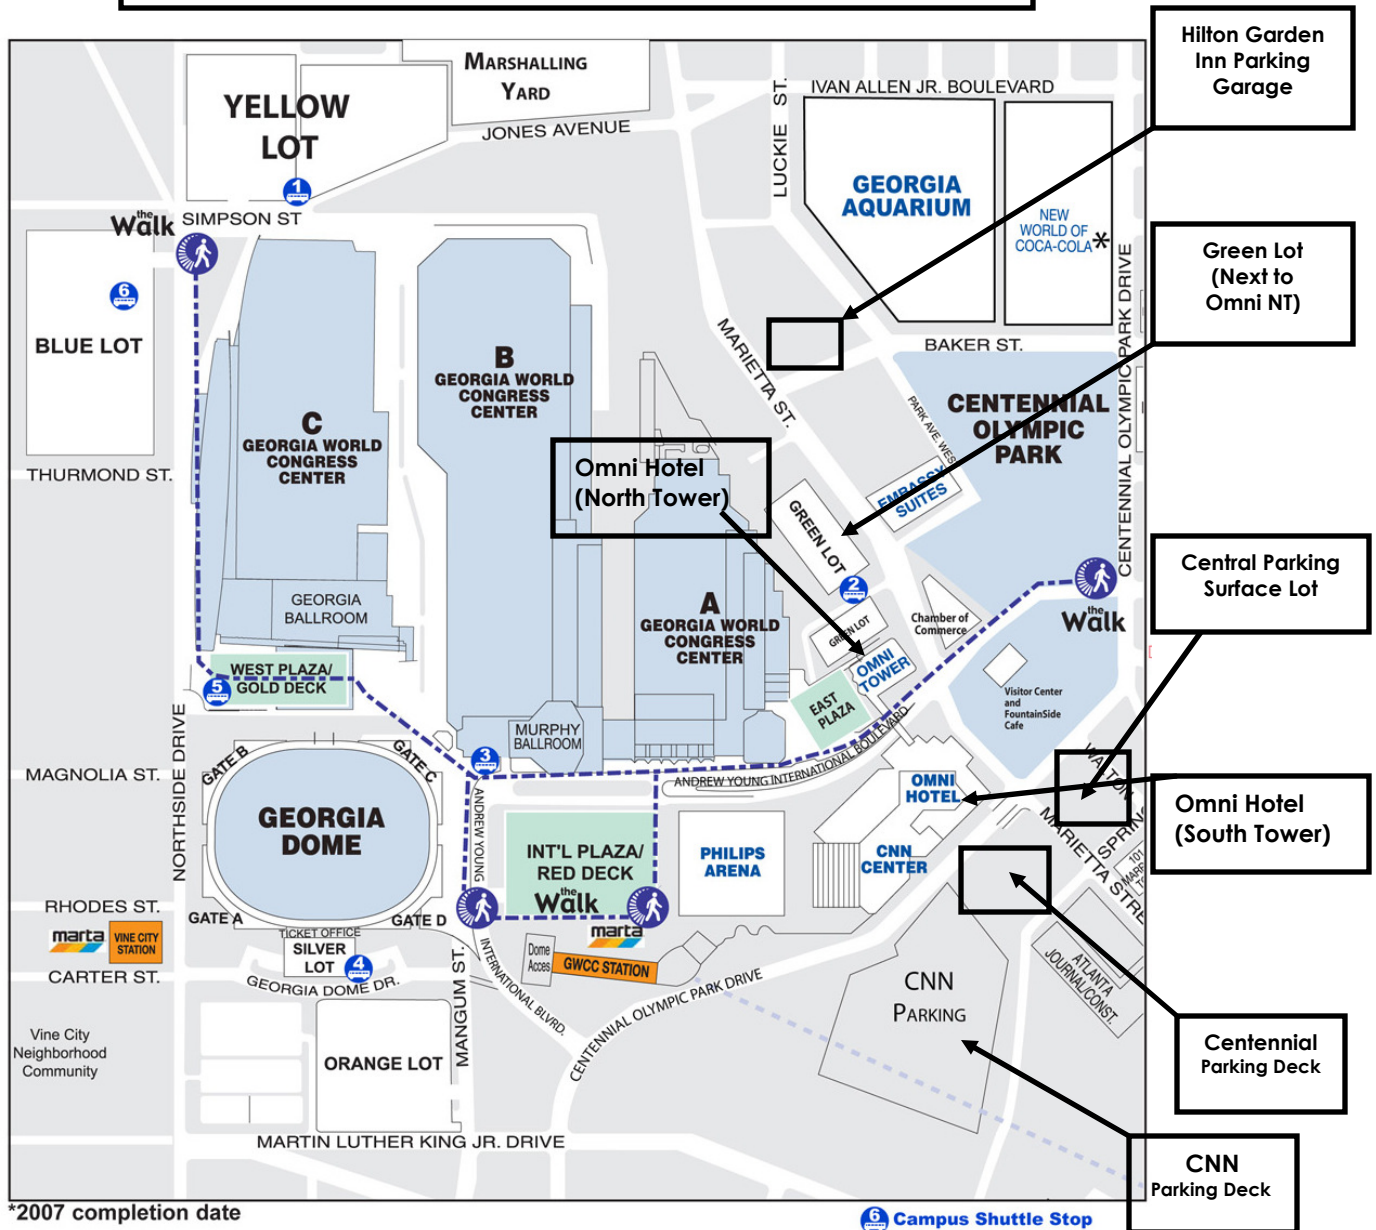

Omni Hotel at CNN Center Self Parking Information

The Omni Hotel does not provide self parking for vehicles, but there are over 16,000 self parking spaces in the Centennial Park area.

Please note there are several surface lots along Centennial Olympic Park Drive (behind Central Parking Surface Lot) that do not appear on this map. Also, several lots on Marietta going West that do not appear on this map. The lots that appear are in the closest in walking distance to the hotel.

Parking rates range from \$3.00 - \$15.00, depending on distance from hotel and CNN Center and events in area. Rates may vary.

The Omni Hotel at CNN Center does not endorse any of the outlined parking lots, but is providing this information as a courtesy only.