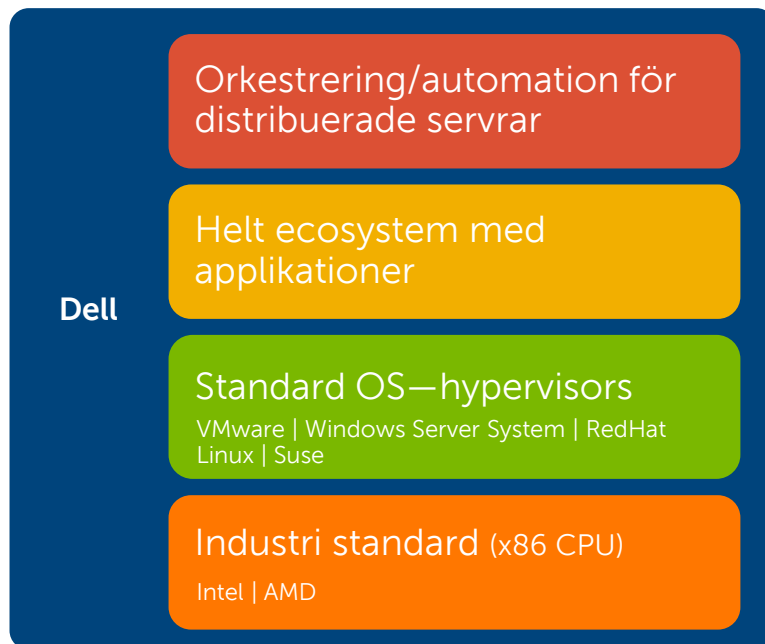

x86 server modell