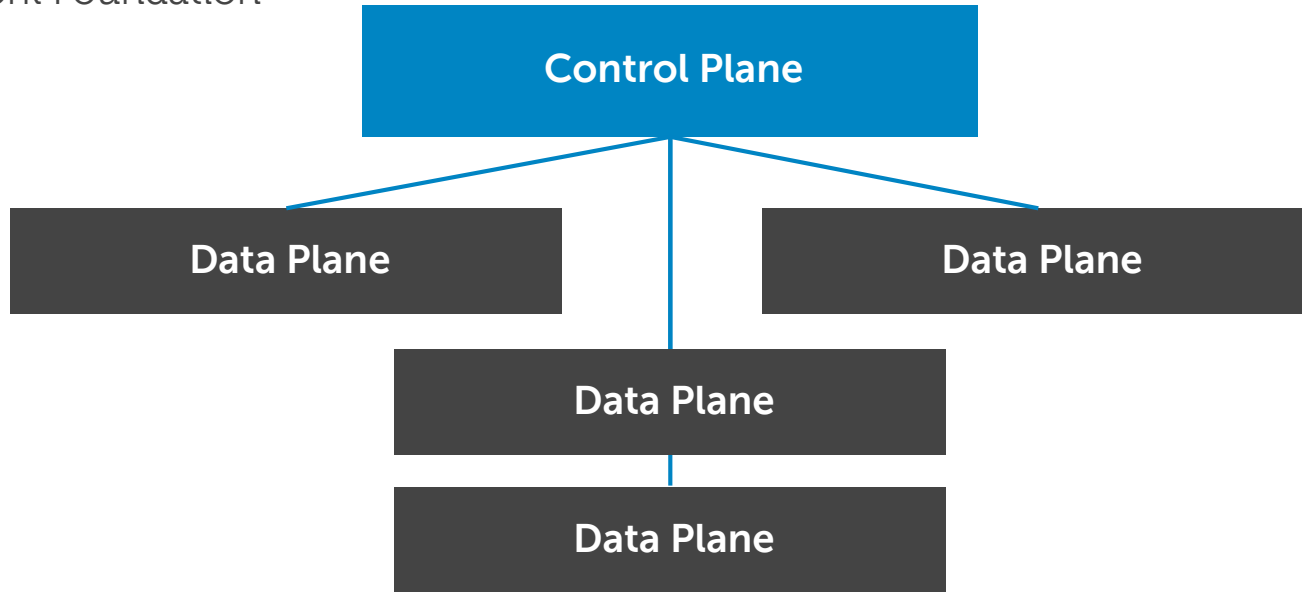

# Software Defined Networking

Vem vill spara MEST pengar på att visualisera sitt nät?

# Vad är Software Defined Networking (SDN)?

“The physical separation of the network control plane from the forwarding plane, and where a control plane controls several devices.”\*

\*Open Network Foundation