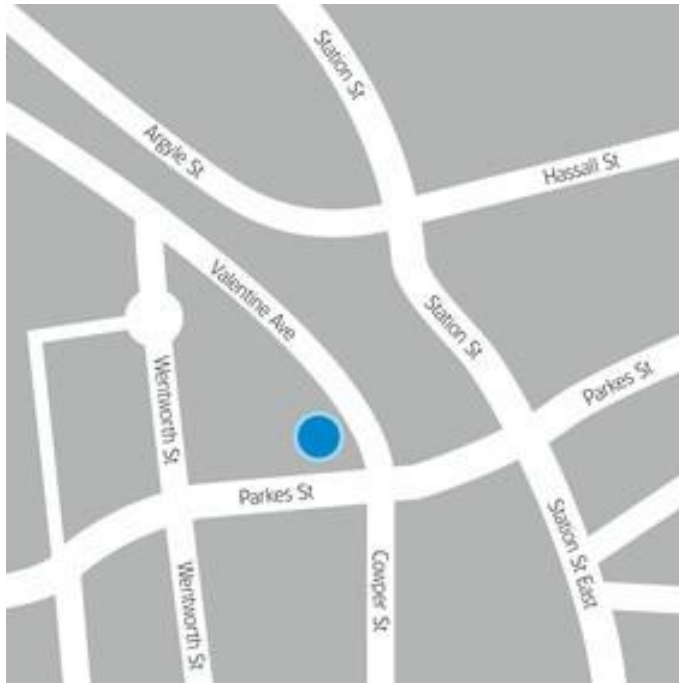

Location

Mantra Parramatta
Cnr Parkes St & Valentine Ave
Parramatta, NSW, 2150

Centrally located within the heart of Parramatta, the Hotel is only minutes walk from public transport and 40 minutes drive from Sydney International Airport. Also offering close proximity to Parramatta business centre, Westfield Shopping Centre, ANZ Stadium and Sydney Olympic Park, Mantra Parramatta provides the perfect location for all your business and leisure needs.

Parramatta Train Station & Bus Interchange - 2 minute walk
Westfield Shopping Centre - 2 minute walk
Rivercat Ferry - 15 minute walk
Homebush/Olympic Park – 12 minute drive
Sydney Airport - 40 minute drive

Parking

The Hotel car park entrance is from Valentine Avenue, with direct access to the hotel lobby and conference rooms via the car park lifts. Car parking is subject to availability and charged at \$15.00 per car per day (unless otherwise stated). There are also paid parking stations located nearby on Valentine Avenue and Wentworth Avenue.