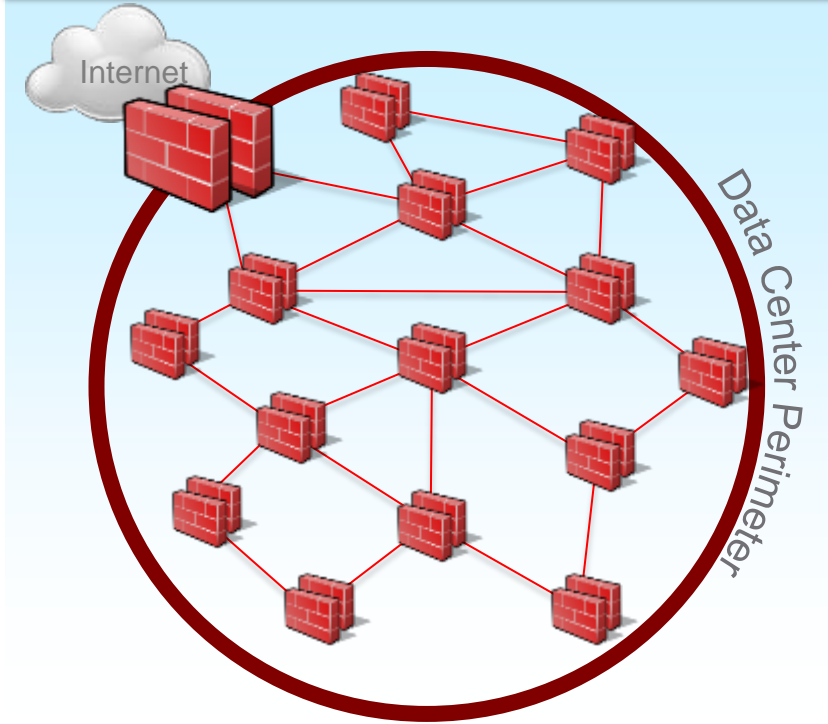

On-Premises

Off-Premises

VMware NSX – La Plataforma de Virtualización de Red

VMware NSX – Habilitando la Micro-segmentación

Today, data center security relies on perimeter defense

- Lower cost
- Operationally practical

Once threats penetrate the perimeter, attacks easily spread

Micro-segmentation enables security that follows the VM

1 Isolation and segmentation

2 Unit-level trust / least privilege

3 Ubiquity and centralized control

NSX makes micro-segmentation feasible for data centers

Security can be applied per-workload, not just at the perimeter

Security rules follow the workload even in dynamic environments

VSAN – Virtual SAN

VSAN permite escalabilidad enterprise.