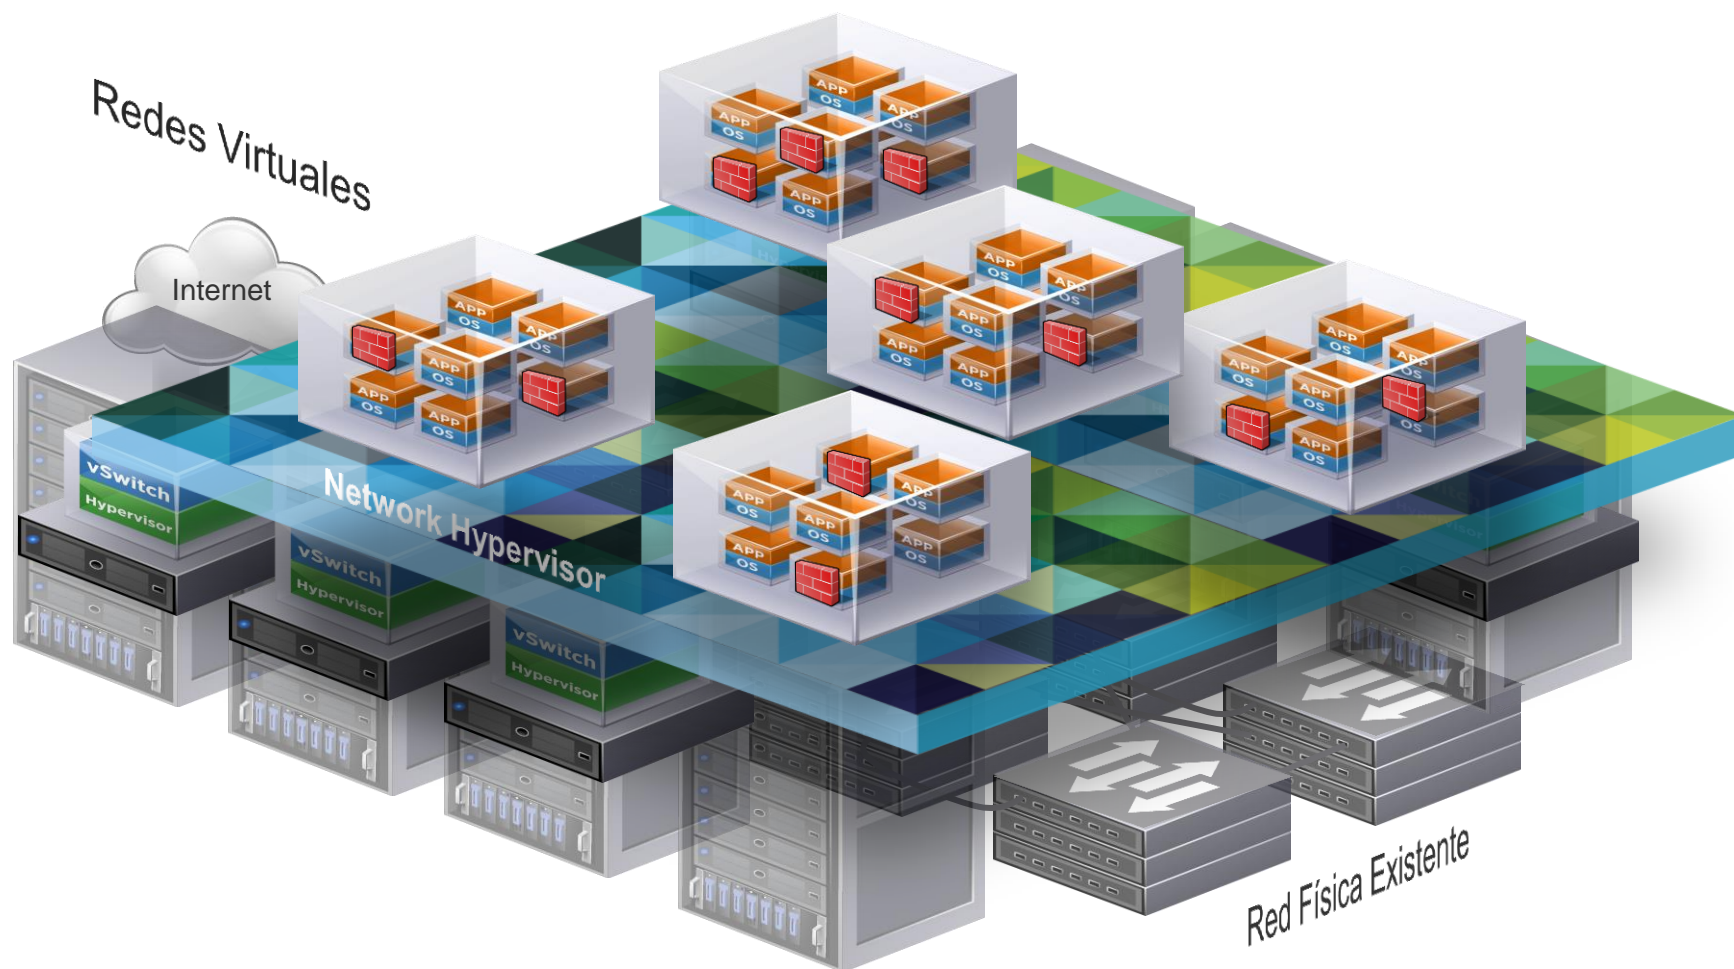

Trayendo la Eficiencia del Cloud a su Centro de Datos

Visión de VMware para el Software-Defined Data Center

La Arquitectura para el Hoy y para el Mañana

Gestionando Infraestructuras vSphere, Off-premises & No-VMware

On-Premises

Off-Premises

VMware NSX – La Plataforma de Virtualización de Red

VMware NSX – Habilitando la Micro-segmentación

Today, data center security relies on perimeter defense

- Lower cost
- Operationally practical

Once threats penetrate the perimeter, attacks easily spread

Micro-segmentation enables security that follows the VM

1 Isolation and segmentation

2 Unit-level trust / least privilege

3 Ubiquity and centralized control

NSX makes micro-segmentation feasible for data centers

Security can be applied per-workload, not just at the perimeter

Security rules follow the workload even in dynamic environments

VSAN – Virtual SAN

VSAN permite escalabilidad enterprise.