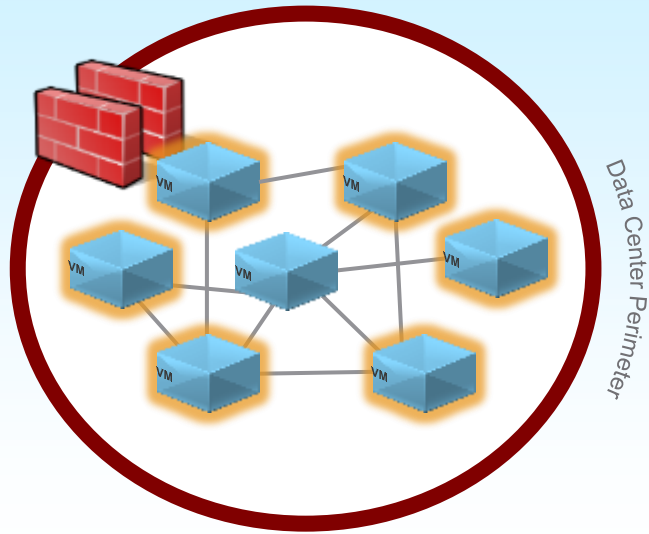

Trayendo la Eficiencia del Cloud a su Centro de Datos

Visión de VMware para el Software-Defined Data Center

La Arquitectura para el Hoy y para el Mañana

Gestionando Infraestructuras vSphere, Off-premises & No-VMware

On-Premises

Off-Premises

VMware NSX – La Plataforma de Virtualización de Red

VMware NSX – Habilitando la Micro-segmentación

Today, data center security relies on perimeter defense

- Lower cost
- Operationally practical

Once threats penetrate the perimeter, attacks easily spread

Micro-segmentation enables security that follows the VM

1 Isolation and segmentation

2 Unit-level trust / least privilege

3 Ubiquity and centralized control

NSX makes micro-segmentation feasible for data centers

Security can be applied per-workload, not just at the perimeter

Security rules follow the workload even in dynamic environments

VSAN – Virtual SAN

VSAN permite escalabilidad enterprise.