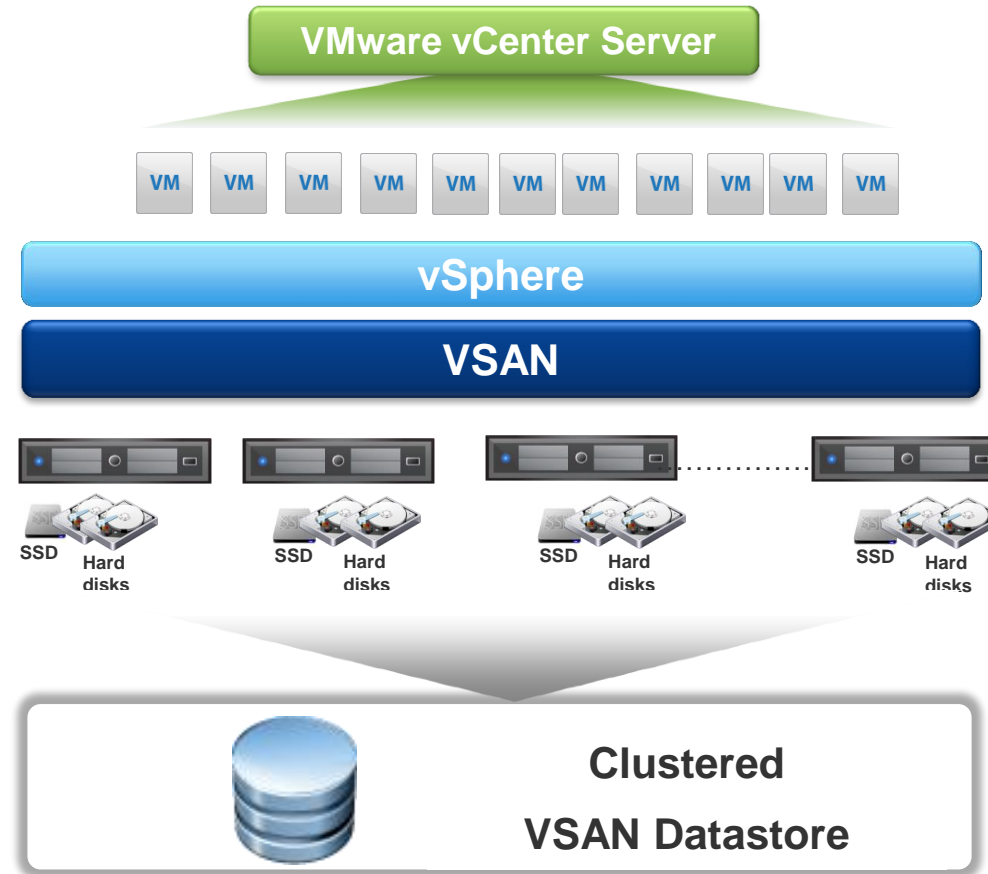

On-Premises

Off-Premises

VMware NSX – La Plataforma de Virtualización de Red

VMware NSX – Habilitando la Micro-segmentación

Today, data center security relies on perimeter defense

- Lower cost
- Operationally practical

Once threats penetrate the perimeter, attacks easily spread

Micro-segmentation enables security that follows the VM

1 Isolation and segmentation

2 Unit-level trust / least privilege

3 Ubiquity and centralized control

NSX makes micro-segmentation feasible for data centers

Security can be applied per-workload, not just at the perimeter

Security rules follow the workload even in dynamic environments

VSAN – Virtual SAN

VSAN permite escalabilidad enterprise.