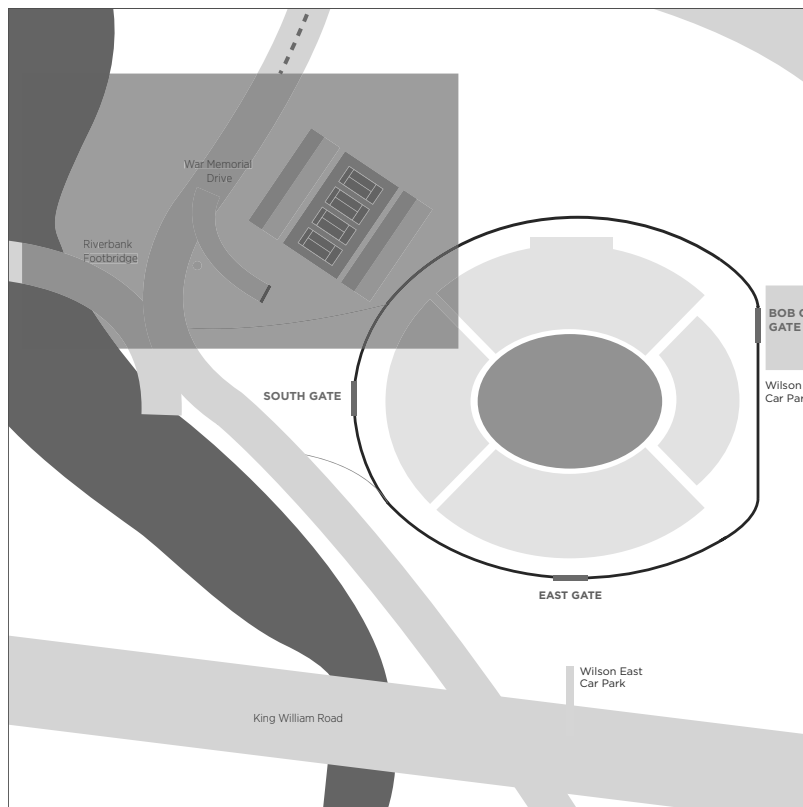

## ADELAIDE OVAL GUEST COURIER & DELIVERY INFO

### WELCOME TO ADELAIDE OVAL

All deliveries need to come via the Loading Dock between 7:30am to 3:30pm Monday - Friday (not including public holidays). Please enter off War Memorial Drive (past the Tennis Centre, take the slip lane on the left, approach the roller door, press the intercom button to our Security Office. Security will raise the roller door, then drive down to the Loading Dock. If you have any queries on the day please call Security on 8211 1199).

### Courier & Delivery Procedure Basement (B2) Access

- Approach the Adelaide Oval via Montefiore Road turning into War Memorial Drive.
- Enter slip-lane in front of the Tennis Centre on War Memorial Drive and use the Intercom to contact Security. You will be directed down the ramp into the basement of the Adelaide Oval.

NOTE: The Adelaide Oval Basement is a shared traffic zone with a strict speed limit in place of 10 kph. Listen to the instructions given via security and when authorised to enter, exercise caution driving down the ramp. DO NOT ENTER WITHOUT AUTHORISATION.