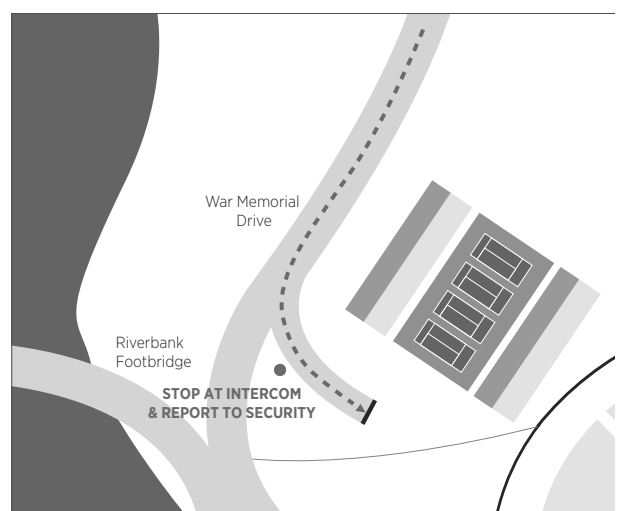

## ADELAIDE OVAL GUEST COURIER & DELIVERY INFO

### WELCOME TO ADELAIDE OVAL

All deliveries need to come via the Loading Dock between 7:30am to 3:30pm Monday - Friday (not including public holidays). Please enter off War Memorial Drive (past the Tennis Centre, take the slip lane on the left, approach the roller door, press the intercom button to our Security Office. Security will raise the roller door, then drive down to the Loading Dock. If you have any queries on the day please call Security on 8211 1199).

### Courier & Delivery Procedure Basement (B2) Access

- Approach the Adelaide Oval via Montefiore Road turning into War Memorial Drive.
- Enter slip-lane in front of the Tennis Centre on War Memorial Drive and use the Intercom to contact Security. You will be directed down the ramp into the basement of the Adelaide Oval.

NOTE: The Adelaide Oval Basement is a shared traffic zone with a strict speed limit in place of 10 kph. Listen to the instructions given via security and when authorised to enter, exercise caution driving down the ramp. DO NOT ENTER WITHOUT AUTHORISATION.