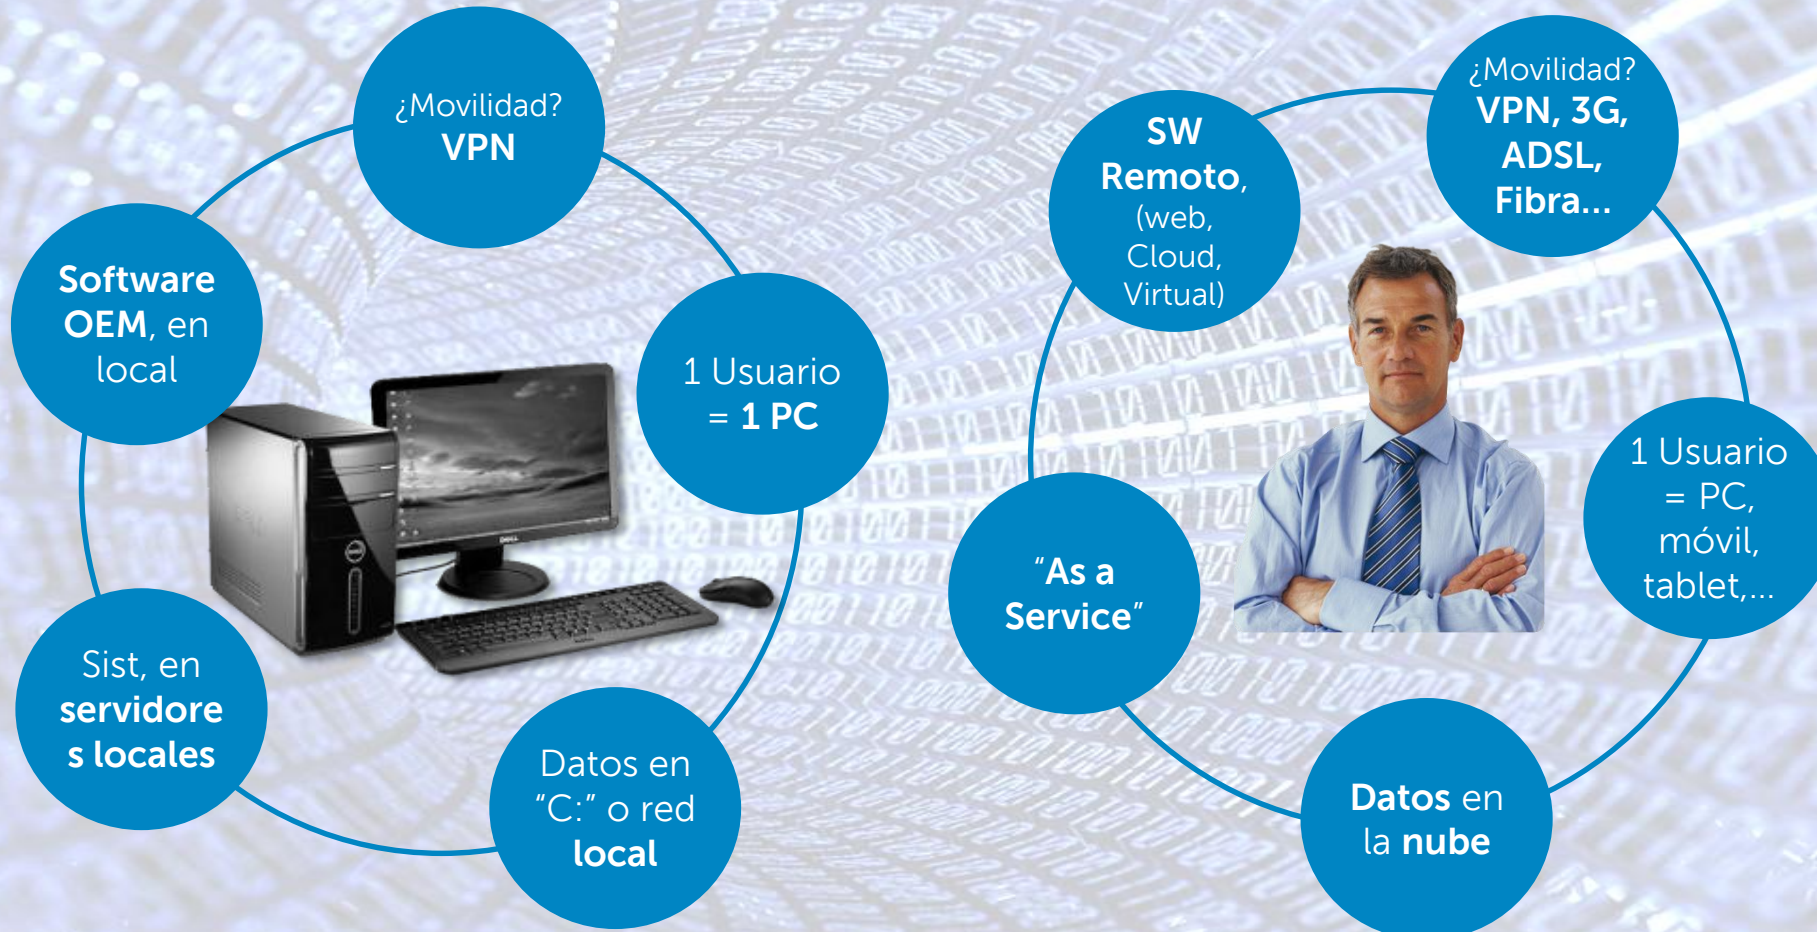

El Nuevo Puesto de Trabajo en la era de la Movilidad

Marcos Manzano
EUC Product Manager

Genaro Escudero
CCC Sales Engineer

An aerial photograph of a busy pedestrian crossing with white and red stripes. The scene is filled with people walking in various directions. Overlaid on the image are five colorful speech bubbles containing text. The background shows a city street with a building and a traffic light in the upper right corner.

“Quiero usar mi Tablet para trabajar”

“Las aplicaciones de la empresa no van bien con mi pantalla táctil”

“¿Por qué no puedo usar Dropbox? (Si ya lo estoy haciendo...)”

“¿Cómo protejo la red, al mismo tiempo que dejo a mis usuarios ser más productivos usando los dispositivos que quieran?”

¿Qué ha
cambiado?

IT centrado en el
Personal Computer

IT centrado en la **Persona**
(Personal Computing)

¿Se puede seguir aplicando una visión "tradicional" al usuario de hoy?

An aerial, black and white photograph of a dense urban intersection. The scene is filled with a variety of vehicles, including cars, buses, and a tram, all appearing to be in motion or stopped in traffic. In the background, several multi-story apartment buildings or office buildings are visible, along with some trees. A large, rectangular structure, possibly a construction site or a large billboard, is situated in the middle of the intersection. Overlaid on the lower half of the image is a large, rounded blue rectangle containing white text.