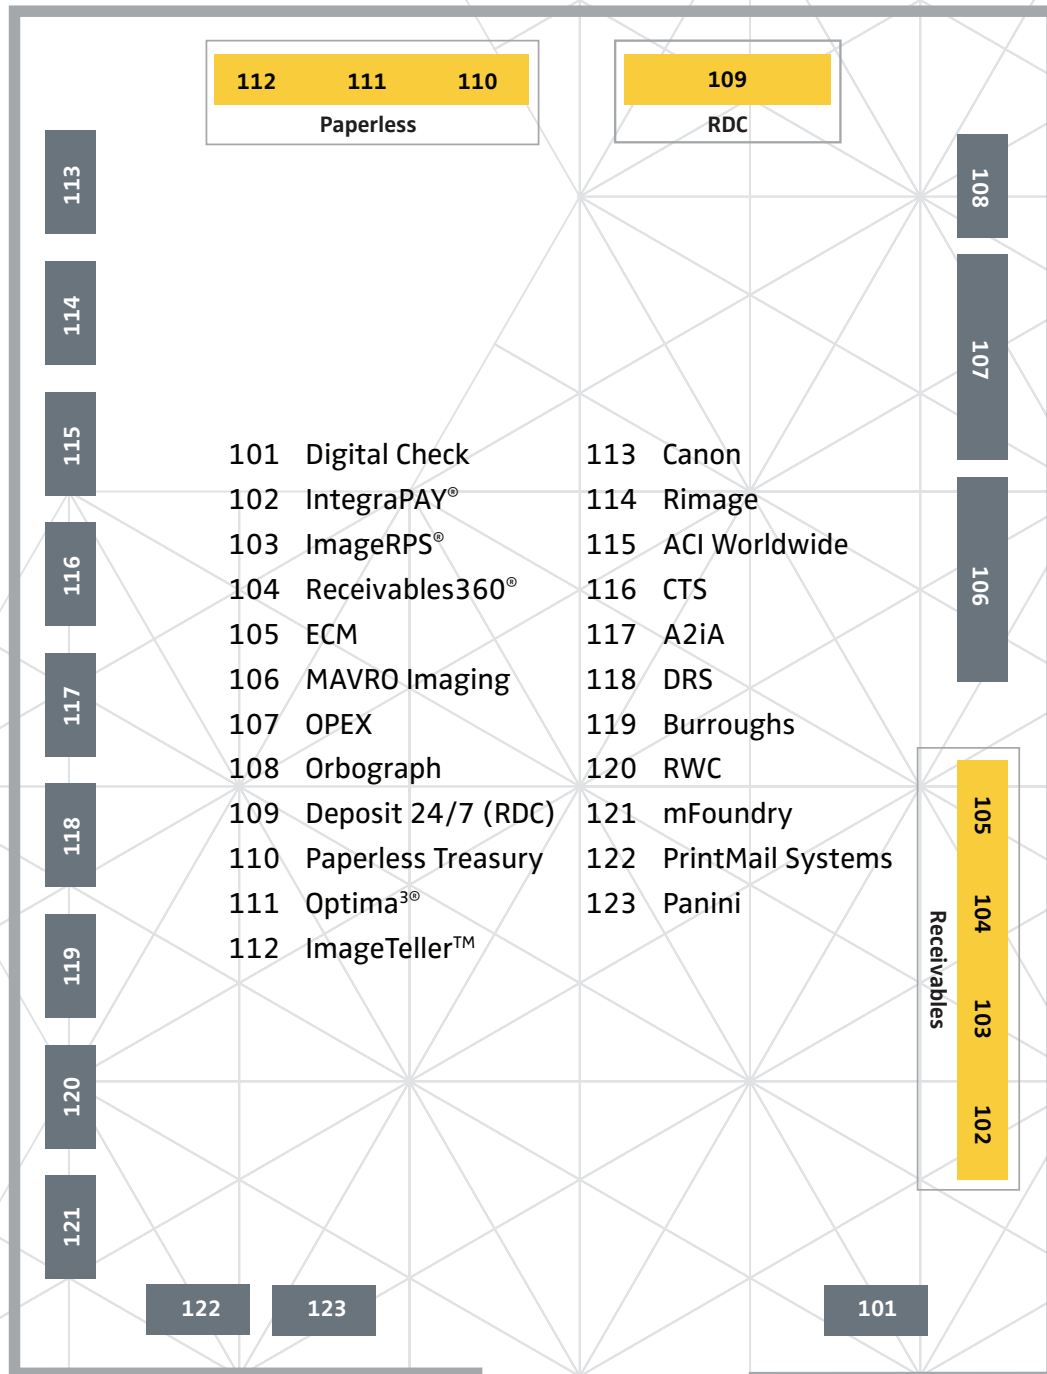

2013 CUSTOMER CONFERENCE TECHNOLOGY CENTER

Sponsored by:

Tuesday, April 16th – 5:00 pm - 8:00 pm

Wednesday, April 17th – 11:30 am - 1:00 pm

- WAUSAU Booths
- Partner Booths

Entrance to Technology Center