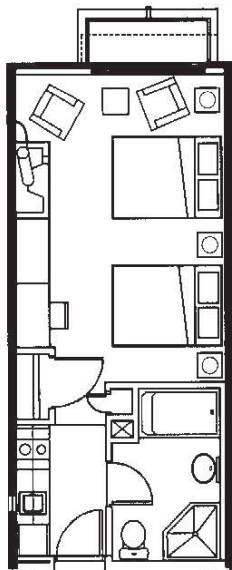

Deluxe Studio Suite

typical layout | 356 – 445 square feet

- queen-size *Heavenly Beds*
- queen-size pull out sofa bed and chair
- work desk
- fireplace
- safe
- 32" LCD flat panel television
- wireless connectivity
- one dual-line telephone
- one cordless telephone
- soaker tub/shower
- Jenn-Air oven
- Jenn-Air dishwasher
- Thermador stove
- Kitchen-aid microwave
- Sub-Zero fridge

Deluxe Studio Queen Suite

limited layout | 356 - 445 square feet

- two queen-size *Heavenly Beds*