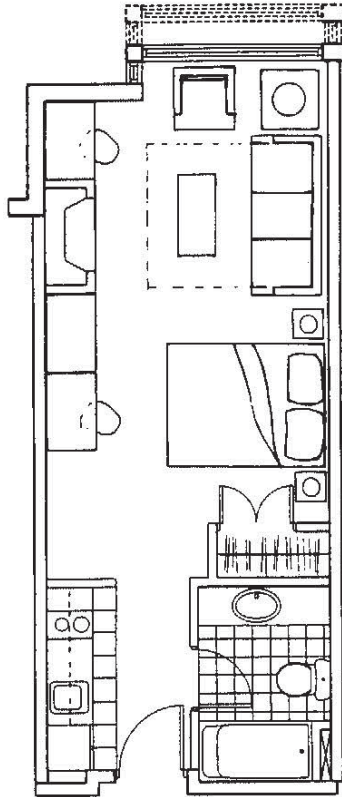

Deluxe Studio Suite

typical layout | 356 – 445 square feet

- queen-size *Heavenly Beds*
- queen-size pull out sofa bed and chair
- work desk
- fireplace
- safe
- 32" LCD flat panel television
- wireless connectivity
- one dual-line telephone
- one cordless telephone
- soaker tub/shower
- Jenn-Air oven
- Jenn-Air dishwasher
- Thermador stove
- Kitchen-aid microwave
- Sub-Zero fridge

Deluxe Studio Queen Suite

limited layout | 356 - 445 square feet

- two queen-size *Heavenly Beds*