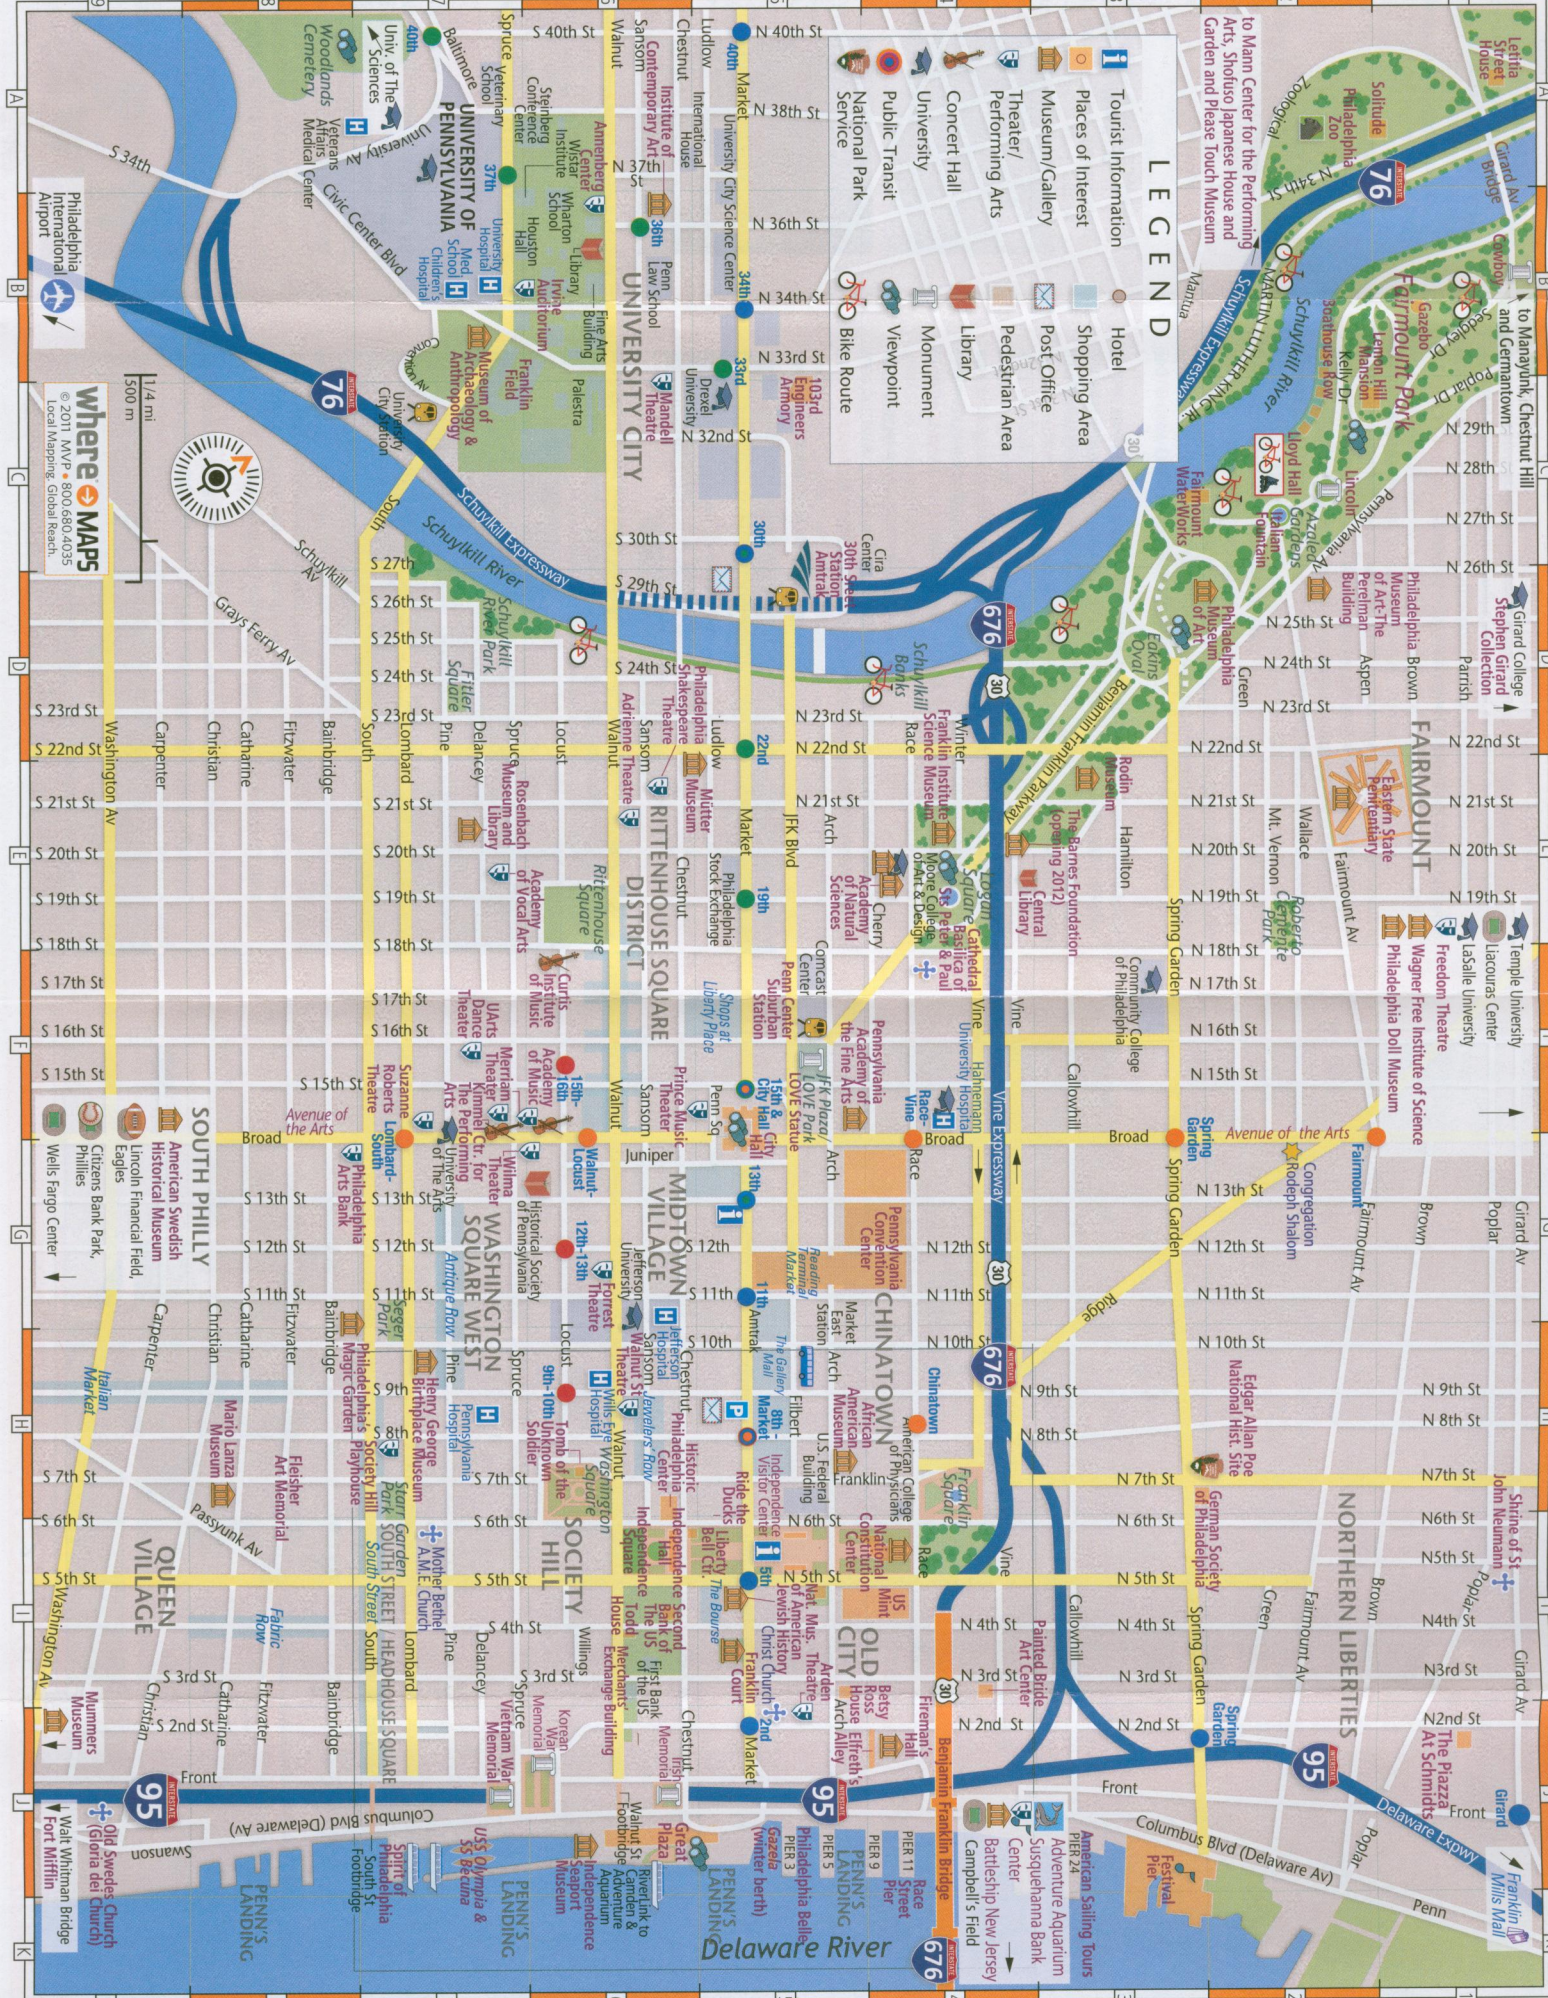

### LEGEND

- Tourist Information
- Places of Interest
- Museum/Gallery
- Theater/Performing Arts
- Concert Hall
- University
- Public Transit
- National Park
- Hotel
- Shopping Area
- Post Office
- Pedestrian Area
- Library
- Monument
- Viewpoint
- Bike Route

**where MAPS**  
© 2011 MVP • 800.680.4035  
Local Mapping. Global Reach.

Grid letters: A, B, C, D, E, F, G, H, I, J, K  
Grid numbers: 1, 2, 3, 4, 5, 6, 7, 8, 9