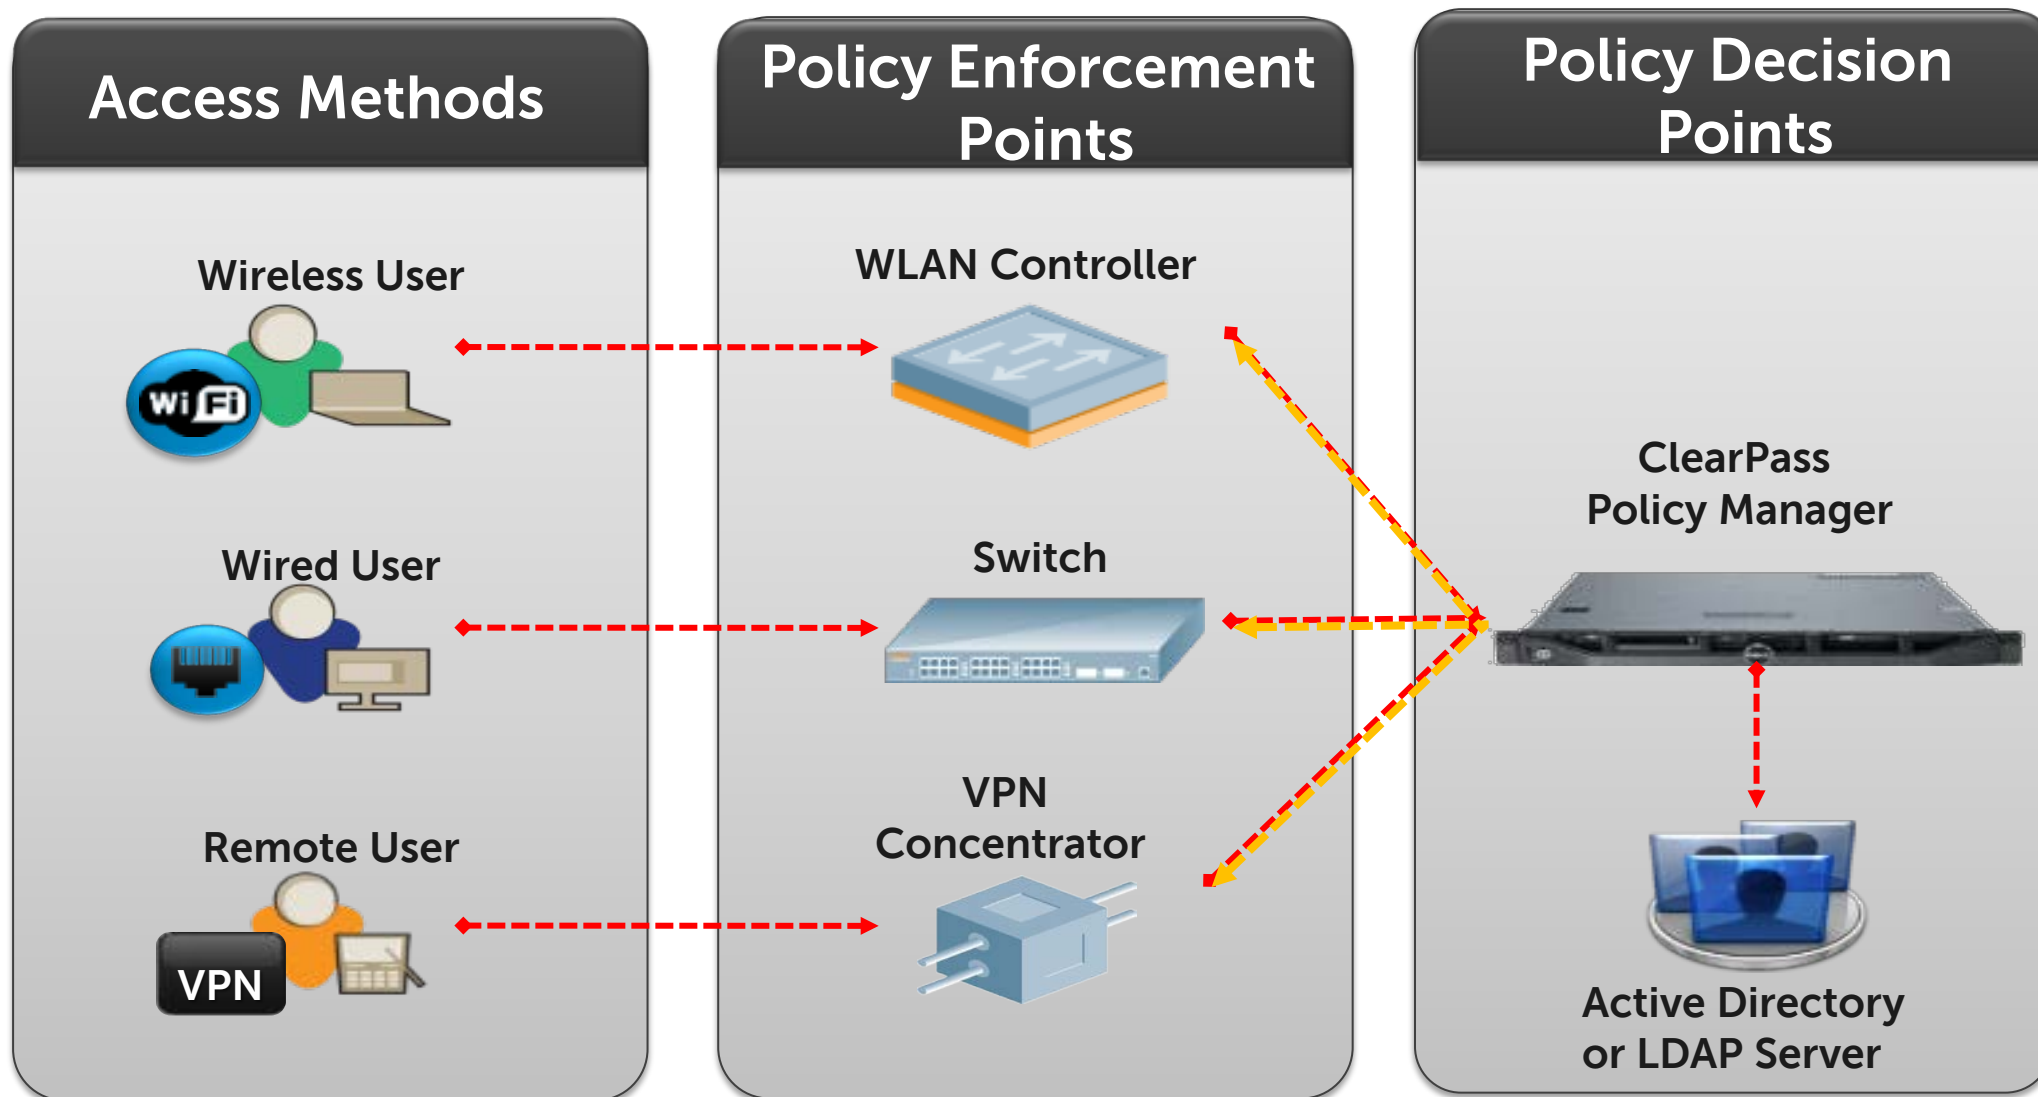

- ✓ Support for Guest and BYOD
- ✓ Profiling & Posture checking, and 802.1x profile creation capability
- ✓ 3 HW appliances & 3 SW VM appliances
 - ✓ CPPM500
 - ✓ CPPM5000
 - ✓ CPPM25000
- ✓ Flexible License options

How it works

Fundation

- Application Starter Bundle •
- RADIUS/TACACS+ •
- Profiling •
- Reporting •
- Device Registration •
- MDM API Integration •
- Visibility / Management •

Add-ons

BYOD, GUEST and POLICY solution

with vertical integration

BYOD, GUEST and POLICY solution with vertical integration

BYOD, GUEST and POLICY solution with vertical integration

Miguel	Full
Consultor	Limited

¡¡¡GRACIAS!!!

The power to do more