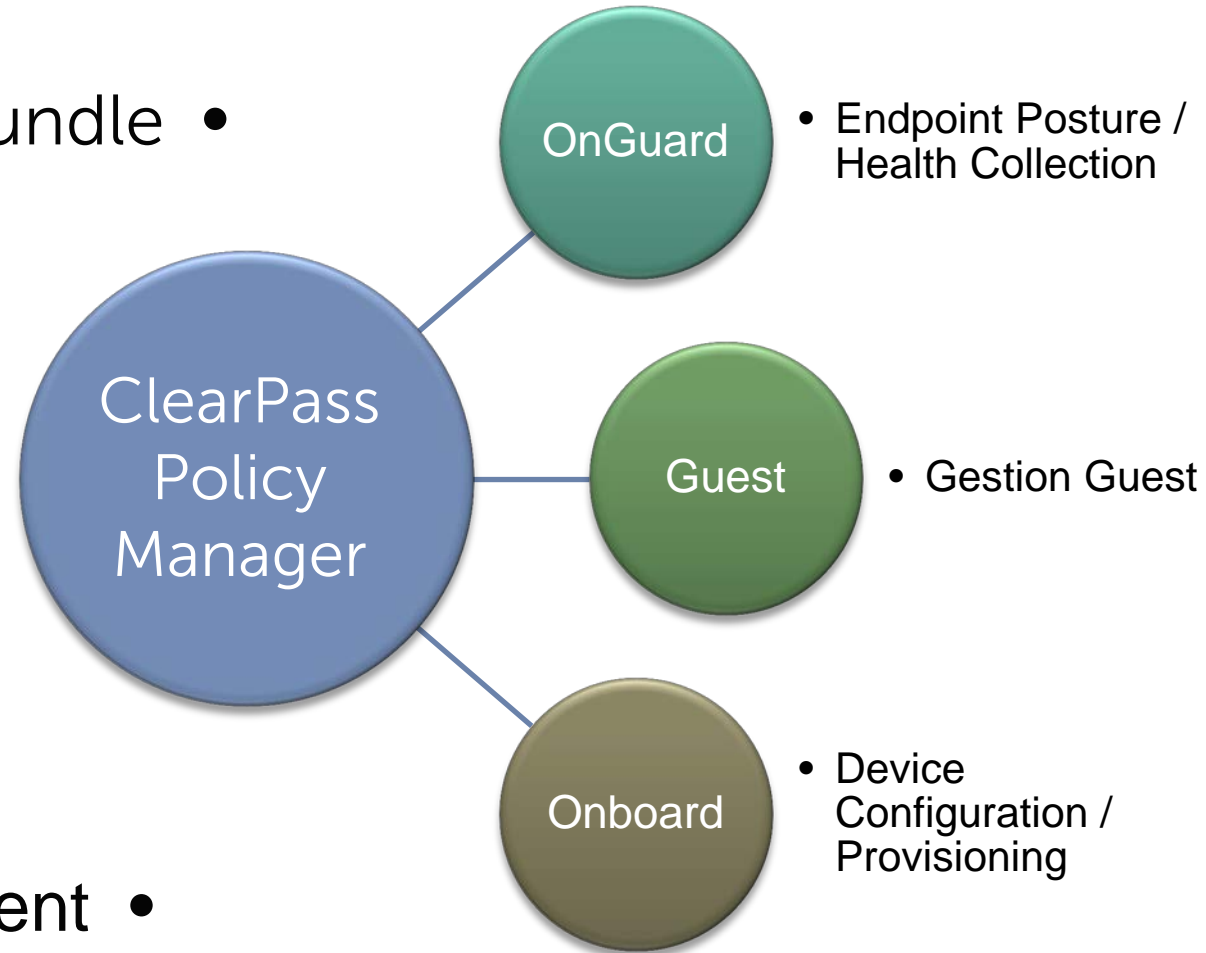

- ✓ Support for Guest and BYOD
- ✓ Profiling & Posture checking, and 802.1x profile creation capability
- ✓ 3 HW appliances & 3 SW VM appliances
 - ✓ CPPM500
 - ✓ CPPM5000
 - ✓ CPPM25000
- ✓ Flexible License options

How it works

Fundation

- Application Starter Bundle •
- RADIUS/TACACS+ •
- Profiling •
- Reporting •
- Device Registration •
- MDM API Integration •
- Visibility / Management •

Add-ons

BYOD, GUEST and POLICY solution

with vertical integration

BYOD, GUEST and POLICY solution with vertical integration

BYOD, GUEST and POLICY solution with vertical integration

Miguel	Full
Consultor	Limited

¡¡¡GRACIAS!!!

The power to do more