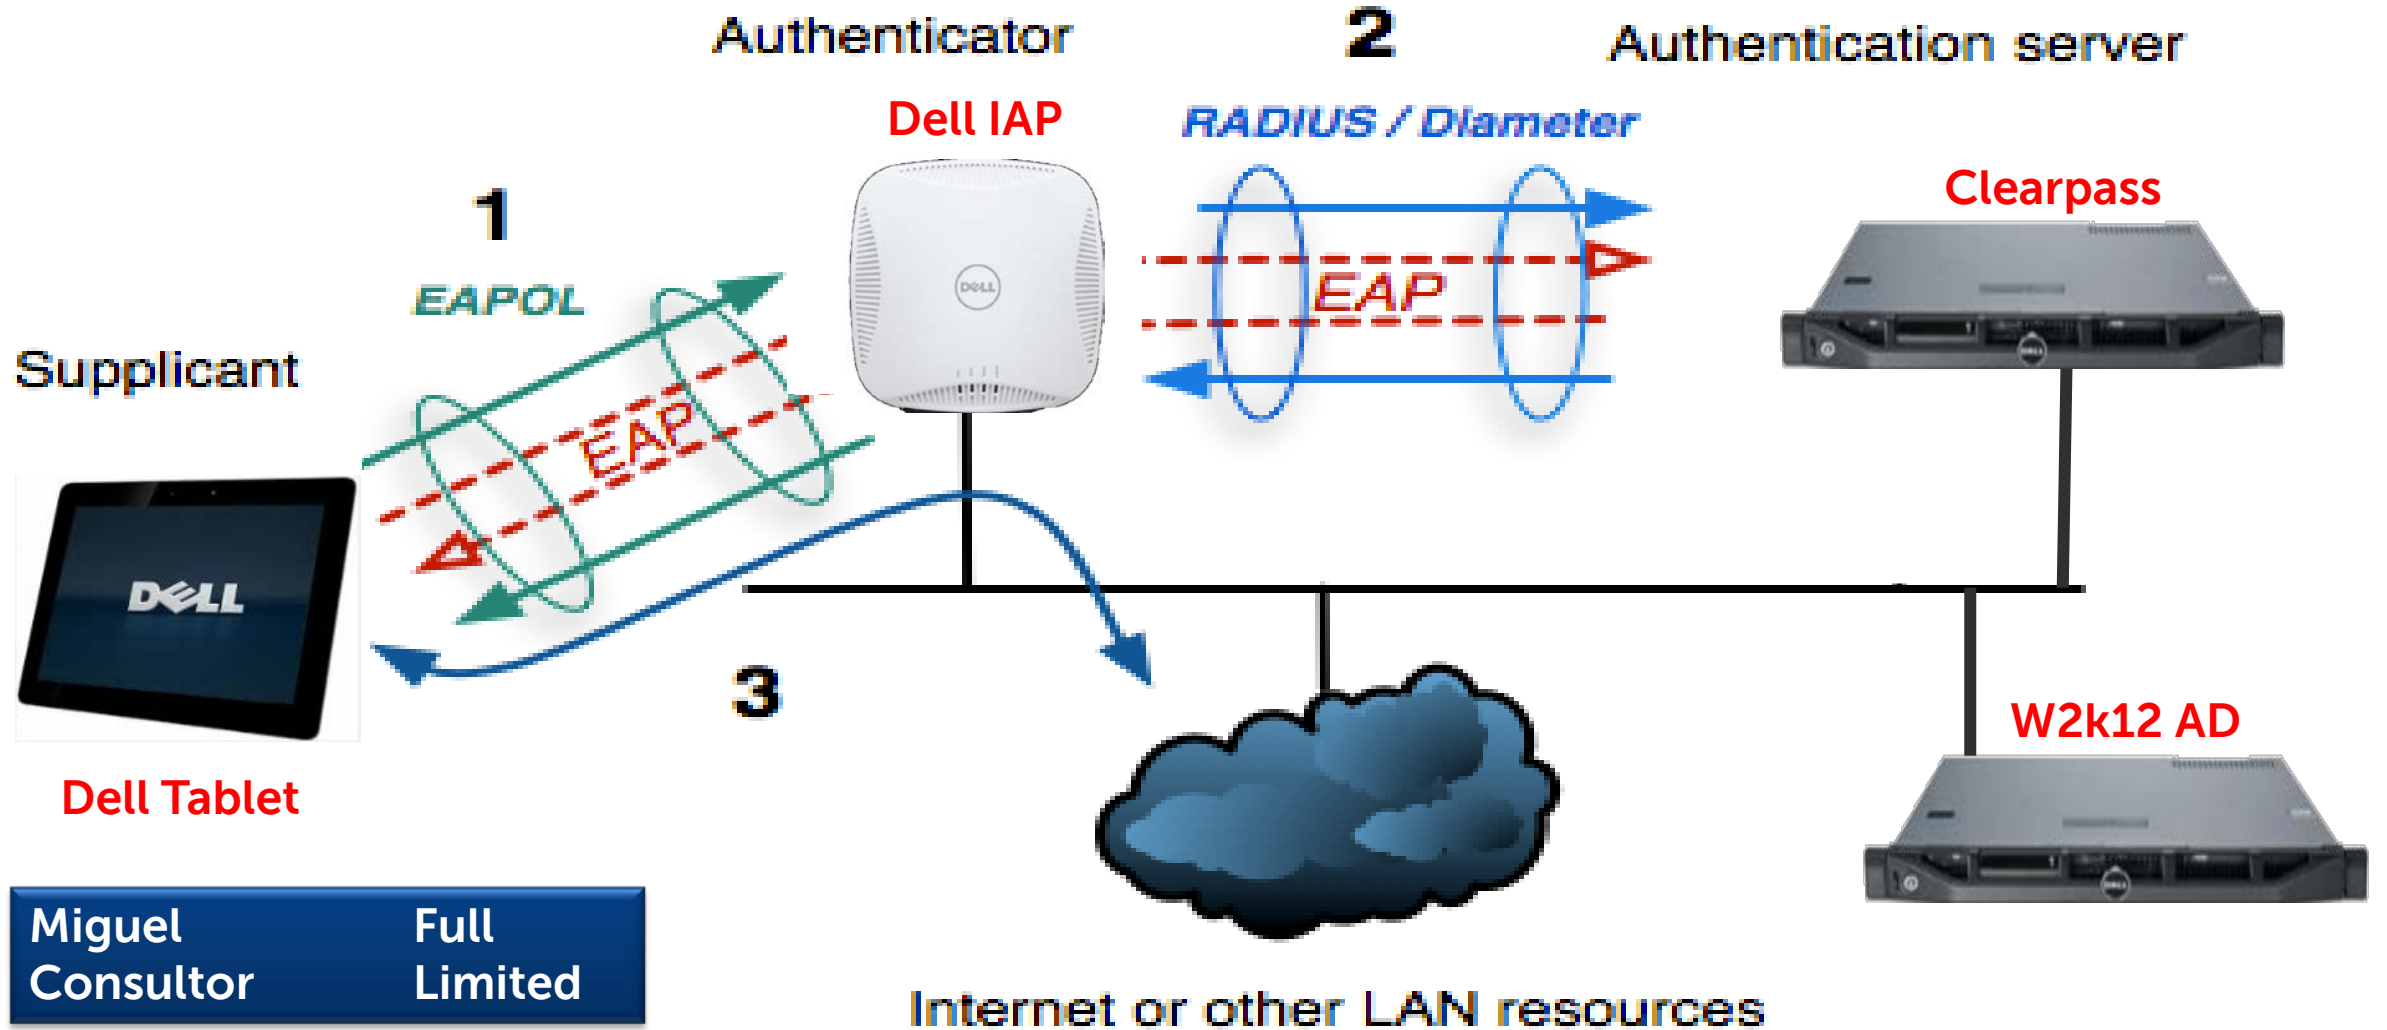

BYOD, GUEST and POLICY solution with vertical integration

Miguel	Full
Consultor	Limited