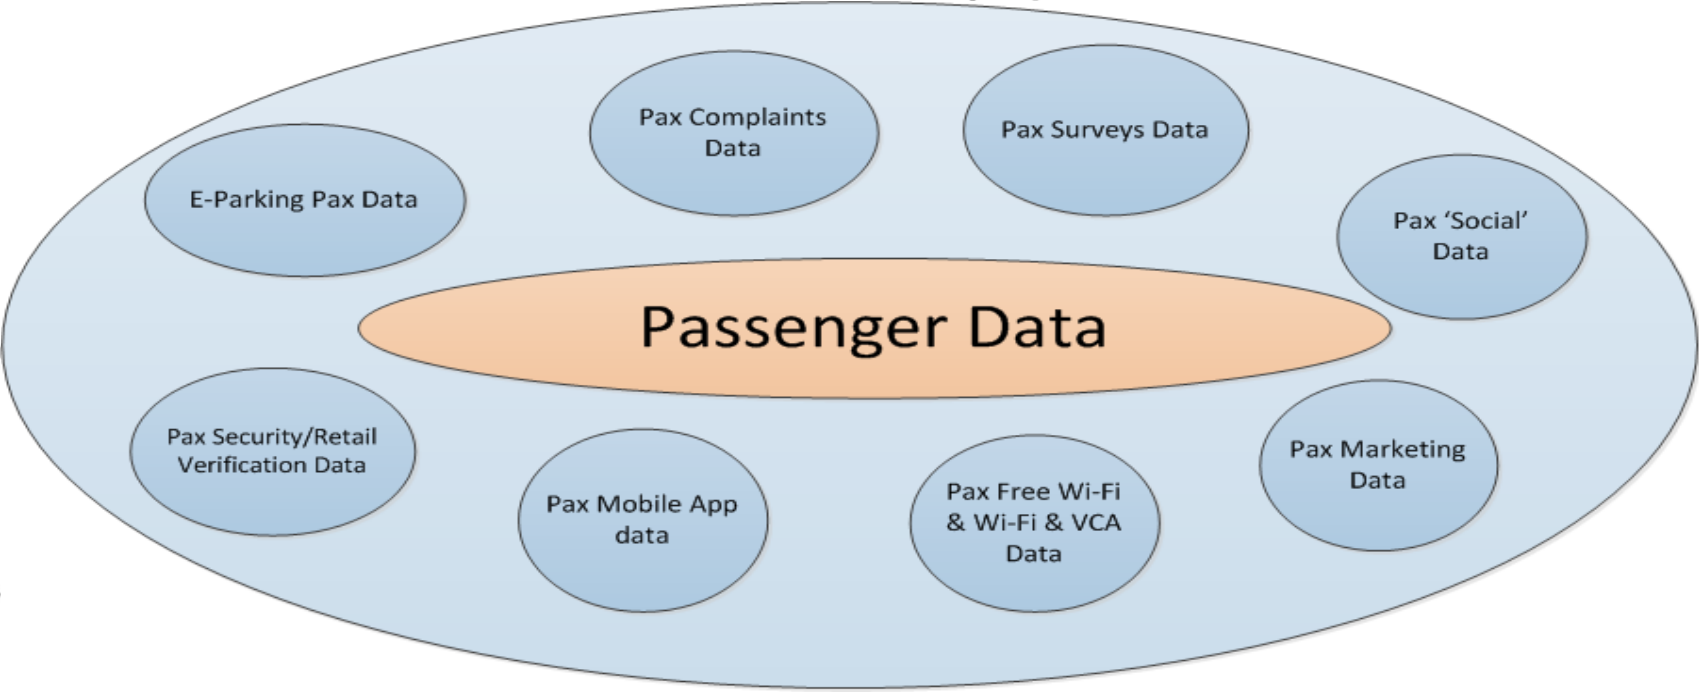

# Digital Passenger & Social

## ✈ Digital Passenger

*#welcome*

*#flight FR1200*

Welcome to the "ATH Messenger" service provided by Athens International Airport.

Flight Number: FR1200,  
ATH - PFO  
Scheduled Time of Departure:  
04/10/2015 17:30  
Check-in Counters: 20-21  
Gate: A20  
Status: Final Call

# Passenger Data

➔ **Passenger  
(Digital Passenger)**

# Intelligent Airport ↔ Airport InfoHub