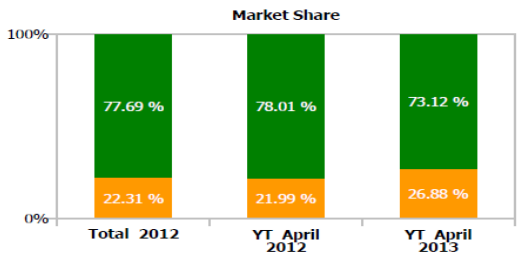

Information as a Marketing Tool

Frankfurt Scheduled Traffic Development 2012 - 2013

Airlines Performance

April 2013

City	Airline Description	Flights	Pax	Seats	Load Factor	Market Share	Capacity Share	Market/Capacity Index
Frankfurt	Aegean Airlines S.A.	60	7,775	10,716	72.56%	22.24%	24.62%	0.90
	LUFTHANSA	174	27,178	32,818	82.81%	77.76%	75.38%	1.03
Frankfurt		234	34,953	43,534	80.29%			

YT April 2013

City	Airline Description	Flights	Pax	Seats	Load Factor	Market Share	Capacity Share	Market/Capacity Index
Frankfurt	Aegean Airlines S.A.	239	31,643	43,257	73.15%	26.88%	30.15%	0.89
	LUFTHANSA	526	86,055	100,199	85.88%	73.12%	69.85%	1.05
Frankfurt		765	117,698	143,456	82.04%			

All data in this section is based on non-stop services