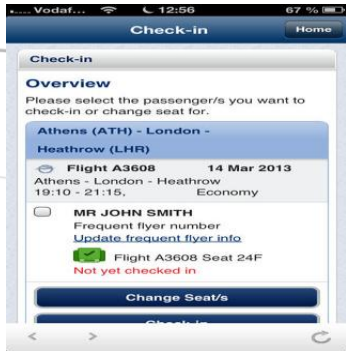

Digital Passenger

✈️ Digital Passenger