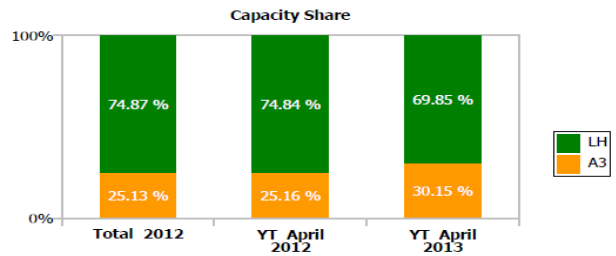

Information as a Marketing Tool

Frankfurt Scheduled Traffic Development 2012 - 2013

Airlines Performance

April 2013

City	Airline Description	Flights	Pax	Seats	Load Factor	Market Share	Capacity Share	Market/Capacity Index
Frankfurt	Aegean Airlines S.A.	60	7,775	10,716	72.56%	22.24%	24.62%	0.90
	LUFTHANSA	174	27,178	32,818	82.81%	77.76%	75.38%	1.03
Frankfurt		234	34,953	43,534	80.29%			

YT April 2013

City	Airline Description	Flights	Pax	Seats	Load Factor	Market Share	Capacity Share	Market/Capacity Index
Frankfurt	Aegean Airlines S.A.	239	31,643	43,257	73.15%	26.88%	30.15%	0.89
	LUFTHANSA	526	86,055	100,199	85.88%	73.12%	69.85%	1.05
Frankfurt		765	117,698	143,456	82.04%			

All data in this section is based on non-stop services